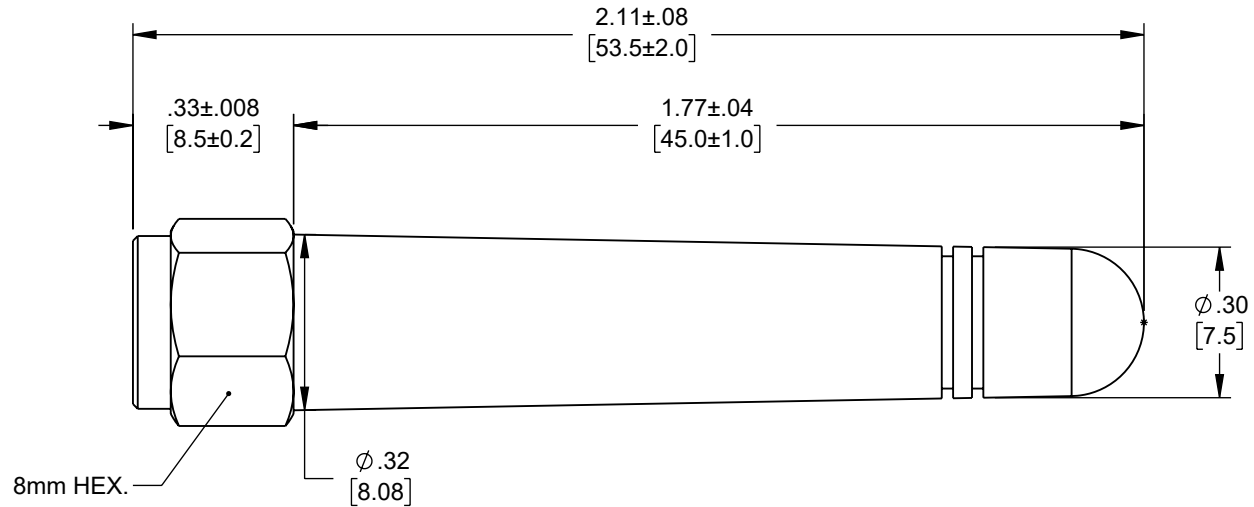

6

5

4

3

2

1

REVISION					
ZONE	REV.	DESCRIPTION	DATE	CHANGED BY	APPROVED BY
	B	UPDATED AS PER ECO-12823	10/18/2023	PSRINIVAS	KHIETPAS

F

F

E

E

D

D

C

C

B

B

A

A

THE INFORMATION CONTAINED IN THIS DRAWING IS THE SOLE PROPERTY OF INFINITE ELECTRONICS, INC. ANY REPRODUCTION IN PART OR WHOLE WITHOUT THE WRITTEN PERMISSION OF INFINITE ELECTRONICS, INC. IS PROHIBITED. THESE COMMODITIES, TECHNOLOGY OR SOFTWARE WERE EXPORTED FROM THE UNITED STATES IN ACCORDANCE WITH THE EXPORT ADMINISTRATION REGULATIONS. DIVERSION CONTRARY TO U.S. LAW PROHIBITED.

UNLESS OTHERWISE SPECIFIED
LEADING DIMENSIONS ARE INCHES
DIMENSIONS IN [ ] ARE MILLIMETERS

TOLERANCES:
X = ± 0.2 [5] | FRACTIONS ± 1/32
XX = ± 0.02 [0.5] | ± 1/32
.XXX = ± 0.005 [0.13] | ANGLES ± 1°

CABLE LENGTH TOLERANCES:
≤ 12 [305] = +1 [25] / -0
> 12 [305] ≤ 60 [1524] = +2 [51] / -0
> 60 [1524] ≤ 120 [3048] = +4 [102] / -0
> 120 [3048] ≤ 300 [7620] = +6 [152] / -0
> 300 [7620] = +5% / -0

ALL DIMENSIONS ARE FOR REFERENCE ONLY
AND SUBJECT TO CHANGE WITHOUT NOTICE
UN-DIMENSIONED/NON-CRITICAL FEATURES
MAY VARY IN SIZE AND LOCATION
COLORS MAY VARY

Fairview Microwave® an INFINIT@ brand		INTERPRET ALL DIMENSIONS AND TOLERANCES PER ASME Y14.5	
Website: www.FairviewMicrowave.com Phone: 1.800.715.4396 | 1.972.649.6678		SCALE	SHEET
DESCRIPTION		NONE	1 OF 1
3 dB Dualband Rubber Duck Portable Antenna 698-2700 MHz SMA Connector			
SIZE	CAGE CODE	DRAWN BY	ITEM NO.
A	3FKR5	DMAY	FM51RD1027
			REV
			B

6

5

4

3

2

1