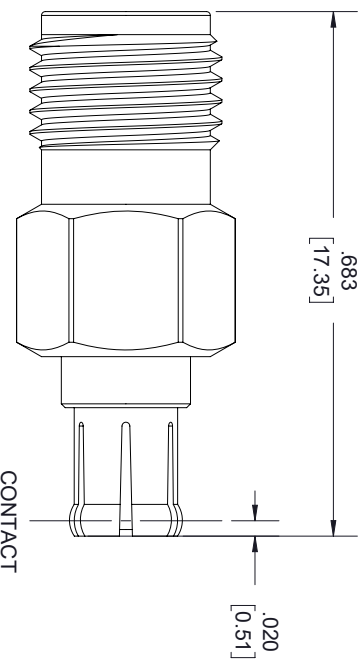

REVISIONS			
REV.	DESCRIPTION	DATE	APPROVED
A	INITIAL RELEASE	12/30/2019	S ELLIS

SMA FEMALE

MCX PLUG

THESE COMMODITIES, TECHNOLOGY OR SOFTWARE WERE EXPORTED FROM THE UNITED STATES IN ACCORDANCE WITH THE EXPORT ADMINISTRATION REGULATIONS, DIVERSION CONTRARY TO U.S. LAW PROHIBITED.

TITLE

UNLESS OTHERWISE SPECIFIED LEADING DIMENSIONS ARE INCHES DIMENSIONS IN [] ARE MILLIMETERS				THIRD-ANGLE PROJECTION	
TOLERANCES:					
CABLE LENGTH (L) TOLERANCES:		THE INFORMATION AND DESIGN IN THIS DOCUMENT IS THE PROPERTY OF FAIRVIEW MICROWAVE CORPORATION. ALL RIGHTS RESERVED.			
X = ±.2	[.008]	FRACTIONS	L ≤ 12 [305] = +1 [25] / -0	SHEET 1 OF 1	
XX = ±.02	[.51]	± 1/32	12 [305] < L ≤ 60 [1524] = +2 [51] / -0	SCALE N/A	
XXX = ±.005	[.13]	ANGLES ± 1°	60 [1524] < L ≤ 120 [3048] = +4 [102] / -0	REV A	
			120 [3048] < L ≤ 300 [7620] = +6 [152] / -0	ITEM NO. FMAD1157	
			300 [7620] < L = +5%L / -0	DRAWN BY K.DANG	
ALL DIMENSIONS SHOWN ARE FOR REFERENCE ONLY.				GAGE CODE 3FKRS	
SIZE A				REV A	