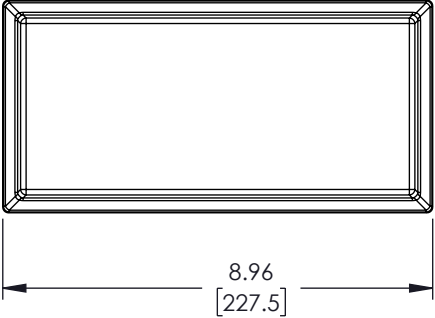

6

5

4

3

2

1

REVISION

ZONE	REV	DESCRIPTION	DATE	CHANGED BY	APPROVED
	B	REVISED PER ECO 12479	12/12/2022	DMAY	KHIETPAS

36.0±1.0
[914.4±25.4]

4X RP SMA Male
4X POLARITY LABELS
CABLE RG58/U

4.43
[112.5]

8.96
[227.5]

1.18
[30.0]

4.66
[118.3]

2.24
[57.0]