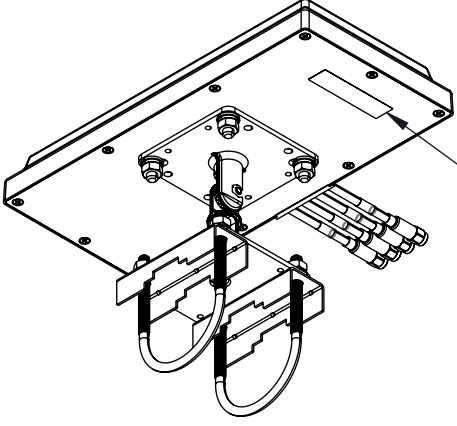

LABEL PER ILS-100-03
(SEE NOTE 1)

4X HEATSHRINK

2.24
[57.0]

NOTES:

1. LABEL PER ILS-100-03 (FOR INTERNAL USE ONLY).
LABEL LOCATION SHOWN IS FOR REFERENCE ONLY.

REGULATORY COMPLIANCE:

EU RoHS DIRECTIVE (MOST RECENT RELEASED VERSION)

UNLESS OTHERWISE SPECIFIED
LEADING DIMENSIONS ARE INCHES
DIMENSIONS IN [ ] ARE MILLIMETERS

TOLERANCES:

.X = ±.2 [5]	FRACTIONS
.XX = ±.02 [.5]	± 1/32
.XXX = ±.005 [.13]	ANGLES ± 1°

CABLE LENGTH TOLERANCES:

≤12 [305]	= +1 [25] / -0
>12 [305] ≤ 60 [1524]	= +2 [51] / -0
>60 [1524] ≤ 120 [3048]	= +4 [102] / -0
>120 [3048] ≤ 300 [7620]	= +6 [152] / -0
>300 [7620]	= +5% / -0

Website: www.FairviewMicrowave.com
Phone: 1.800.715.4396 | 1.972.649.6678

INTERPRET ALL DIMENSIONS AND
TOLERANCES PER ASME Y14.5

SCALE
NONE

SHEET
1 OF 1

DESCRIPTION
2400-2500 & 5150-7125MHZ 6DBI WI-FI 6E WIDE BEAMWIDTH
SMALL PATCH MIMO ANTENNA, 4 LEADS, POLE MOUNT SMA
MALE

SIZE A	CAGE CODE 3FKR5	DRAWN BY PSRINIVAS	ITEM NO. FMANFP1037	REV B

THE INFORMATION CONTAINED IN THIS DRAWING IS THE SOLE PROPERTY OF INFINITE ELECTRONICS, INC. ANY REPRODUCTION IN PART OR WHOLE WITHOUT THE WRITTEN PERMISSION OF INFINITE ELECTRONICS, INC. IS PROHIBITED. THESE COMMODITIES, TECHNOLOGY OR SOFTWARE WERE EXPORTED FROM THE UNITED STATES IN ACCORDANCE WITH THE EXPORT ADMINISTRATION REGULATIONS. DIVERSION CONTRARY TO U.S. LAW PROHIBITED.

6

5

4

3

2

1