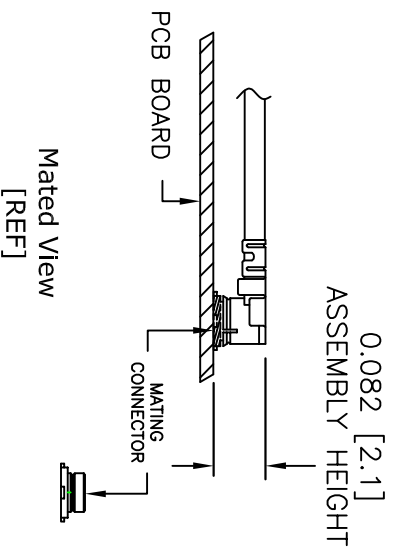

SMA FEMALE
BULKHEAD

UMCX 2.1
PLUG

MOUNTING HOLE
FOR SMA FEMALE
BULKHEAD
CONNECTOR

UMCX connectors are similar to U.F.L.*
*U.F.L. is a Registered Trademark of
Hitrose Electronic Group

FAIRVIEW MICROWAVE INC.

ALLEN, TX 75013 WWW.FAIRVIEWMICROWAVE.COM

NOTES:
1. UNLESS OTHERWISE SPECIFIED ALL DIMENSIONS ARE NOMINAL.
2. ALL SPECIFICATIONS ARE SUBJECT TO CHANGE WITHOUT NOTICE AT ANY TIME.
3. DIMENSIONS ARE IN INCHES [mm].

TITLE		DWG NO		CAGE CODE	
		FMCA1005		3FKR5	
CAD FILE	031215	SHEET		SCALE	N/A
				SIZE	A
					150