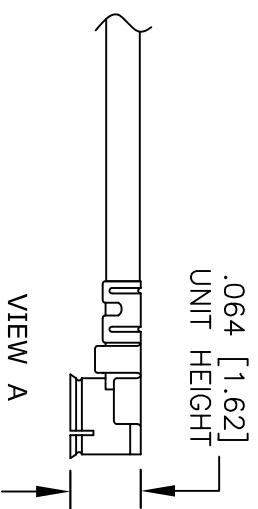

SMA FEMALE
BULKHEAD

UMCX 2.1
PLUG

MOUNTING HOLE
FOR SMA FEMALE
BULKHEAD
CONNECTOR

UMCX connectors are similar to U.F.L.*
*U.F.L. is a Registered Trademark of
Hitrose Electronic Group

FAIRVIEW MICROWAVE INC.

ALLEN, TX 75013 WWW.FAIRVIEWMICROWAVE.COM

NOTES:
1. UNLESS OTHERWISE SPECIFIED ALL DIMENSIONS ARE NOMINAL.
2. ALL SPECIFICATIONS ARE SUBJECT TO CHANGE WITHOUT NOTICE AT ANY TIME.
3. DIMENSIONS ARE IN INCHES [mm].

TITLE		DWG NO		CAGE CODE	
		FMCA1005		3FKR5	
CAD FILE	031215	SHEET		SCALE	N/A
				SIZE	A
					150