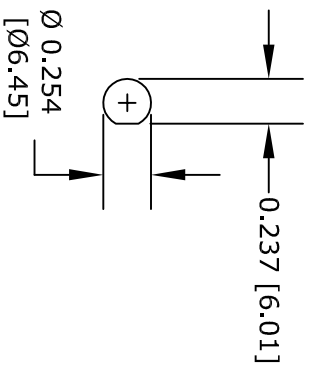

SMA FEMALE
BULKHEAD

UMCX 2.1
PLUG

MOUNTING HOLE
FOR SMA FEMALE
BULKHEAD
CONNECTOR

UMCX connectors are similar to U.F.L.*
*U.F.L. is a Registered Trademark of
Hitrose Electronic Group

FAIRVIEW MICROWAVE INC.

ALLEN, TX 75013 WWW.FAIRVIEWMICROWAVE.COM

NOTES:
1. UNLESS OTHERWISE SPECIFIED ALL DIMENSIONS ARE NOMINAL.
2. ALL SPECIFICATIONS ARE SUBJECT TO CHANGE WITHOUT NOTICE AT ANY TIME.
3. DIMENSIONS ARE IN INCHES [mm].

TITLE		DWG NO		CAGE CODE	
		FMCA1005		3FKR5	
CAD FILE	031215	SHEET		SCALE	N/A
				SIZE	A
					150