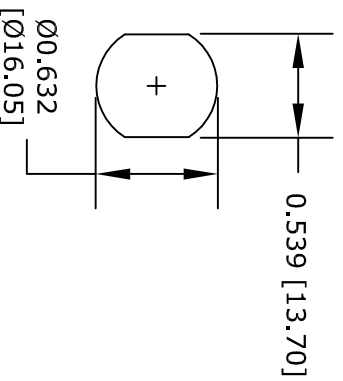

N FEMALE
BULKHEAD

UMCX 2.5
PLUG

MOUNTING HOLE FOR
N FEMALE
BULKHEAD
CONNECTOR

VIEW A

Mated View
[REF]

UMCX connectors are similar to U.F.L.*
*U.F.L. is a Registered Trademark of
Hitrose Electronic Group

FAIRVIEW MICROWAVE INC.

ALLEN, TX 75013 WWW.FAIRVIEWMICROWAVE.COM

NOTES:
1. UNLESS OTHERWISE SPECIFIED ALL DIMENSIONS ARE NOMINAL.
2. ALL SPECIFICATIONS ARE SUBJECT TO CHANGE WITHOUT NOTICE AT ANY TIME.
3. DIMENSIONS ARE IN INCHES [mm].

TITLE		DWG NO		CAGE CODE	
		FMCA1009		3FKR5	
CAD FILE	012615	SHEET		SCALE	N/A
				SIZE	A
					200