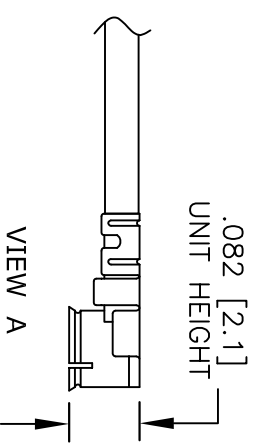

N FEMALE
BULKHEAD

UMCX 2.5
PLUG

MOUNTING HOLE FOR
N FEMALE
BULKHEAD
CONNECTOR

VIEW A

Mated View
[REF]

UMCX connectors are similar to U.F.L.*
*U.F.L. is a Registered Trademark of
Hitrose Electronic Group

FAIRVIEW MICROWAVE INC.

ALLEN, TX 75013 WWW.FAIRVIEWMICROWAVE.COM

NOTES:
1. UNLESS OTHERWISE SPECIFIED ALL DIMENSIONS ARE NOMINAL.
2. ALL SPECIFICATIONS ARE SUBJECT TO CHANGE WITHOUT NOTICE AT ANY TIME.
3. DIMENSIONS ARE IN INCHES [mm].

TITLE		DWG NO		CAGE CODE	
		FMCA1009		3FKR5	
CAD FILE	012615	SHEET		SCALE	N/A
				SIZE	A
					200