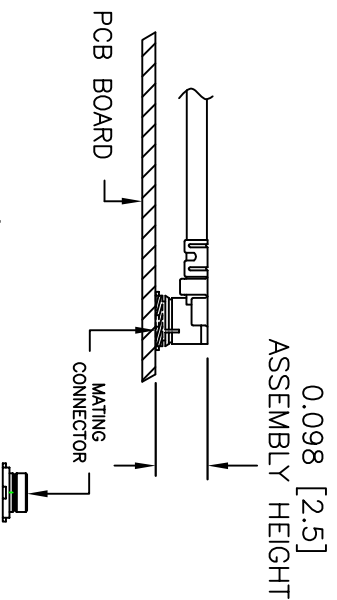

N FEMALE
BULKHEAD

UMCX 2.5
PLUG

MOUNTING HOLE FOR
N FEMALE
BULKHEAD
CONNECTOR

VIEW A

Mated View
[REF]

UMCX connectors are similar to U.F.L.*
*U.F.L. is a Registered Trademark of
Hitrose Electronic Group

FAIRVIEW MICROWAVE INC.

ALLEN, TX 75013 WWW.FAIRVIEWMICROWAVE.COM

NOTES:
1. UNLESS OTHERWISE SPECIFIED ALL DIMENSIONS ARE NOMINAL.
2. ALL SPECIFICATIONS ARE SUBJECT TO CHANGE WITHOUT NOTICE AT ANY TIME.
3. DIMENSIONS ARE IN INCHES [mm].

TITLE		DWG NO		CAGE CODE	
		FMCA1009		3FKR5	
CAD FILE	012615	SHEET		SCALE	N/A
				SIZE	A
					200