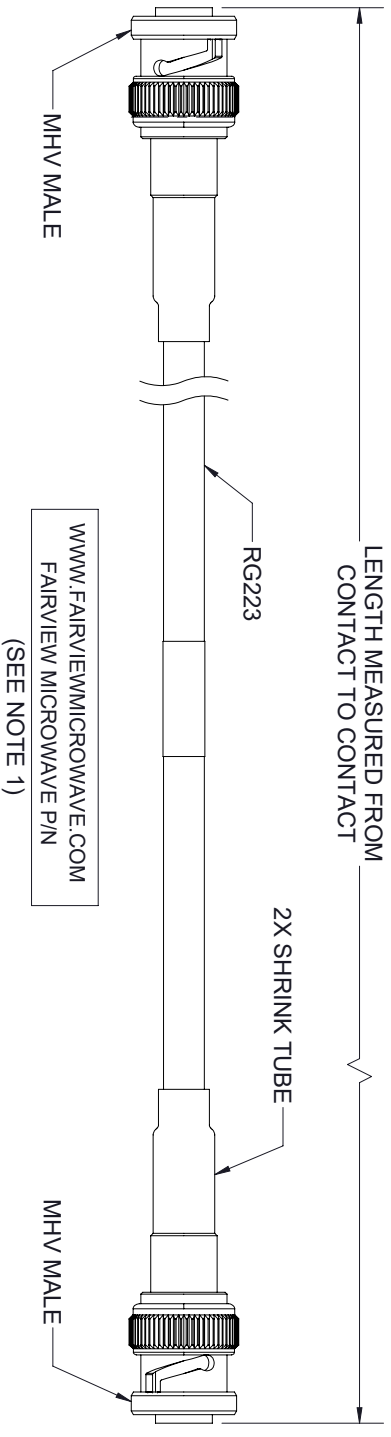

- NOTES:
1. CABLES 36" AND UNDER HAVE 1 LABEL CENTERED. CABLES OVER 36" HAVE 2 LABELS, ONE AT EACH END 6.0" FROM THE FRONT OF THE CONNECTOR.

THESE COMMODITIES, TECHNOLOGY OR SOFTWARE WERE EXPORTED FROM THE UNITED STATES IN ACCORDANCE WITH THE EXPORT ADMINISTRATION REGULATIONS, DIVERSION CONTRARY TO U.S. LAW PROHIBITED.

|  |                  |   |                   |
|--|------------------|---|-------------------|
| UNLESS OTHERWISE SPECIFIED LEADING DIMENSIONS ARE INCHES |                  | THIRD-ANGLE PROJECTION  |                   |
| DIMENSIONS IN [ ] ARE MILLIMETERS                        |                  |   |                   |
| TOLERANCES:  |                  | THE INFORMATION AND DESIGN IN THIS DOCUMENT IS THE PROPERTY OF FAIRVIEW MICROWAVE CORPORATION. ALL RIGHTS RESERVED. |                   |
| CABLE LENGTH (L) TOLERANCES:                             |                  | SHEET 1 OF 1  |                   |
| $L \leq 12$ [305]  | $\pm 1/25$ / -0  | SCALE N/A   |                   |
| $12 < L \leq 60$ [1524]                                  | $\pm 2/51$ / -0  | ALL DIMENSIONS SHOWN ARE FOR REFERENCE ONLY.  |                   |
| $60 < L \leq 120$ [3048]                                 | $\pm 4/102$ / -0 | SIZE A  | REV A             |
| $120 < L \leq 300$ [7620]                                | $\pm 6/152$ / -0 | GAGE CODE 3FKRS   | ITEM NO. FMCA2781 |
| $300 < L$  | $\pm 5\%$ / -0   | DRAWN BY MVEERAPPAN   | REV               |
| $X = \pm 2$ [508] FRACTIONS $\pm 1/32$                   |                  | DRAWN BY MVEERAPPAN   |                   |
| $XX = \pm 02$ [51] FRACTIONS $\pm 1/32$                  |                  | DRAWN BY MVEERAPPAN   |                   |
| $XXX = \pm .005$ [.13] ANGLES $\pm 1^\circ$              |                  | DRAWN BY MVEERAPPAN   |                   |