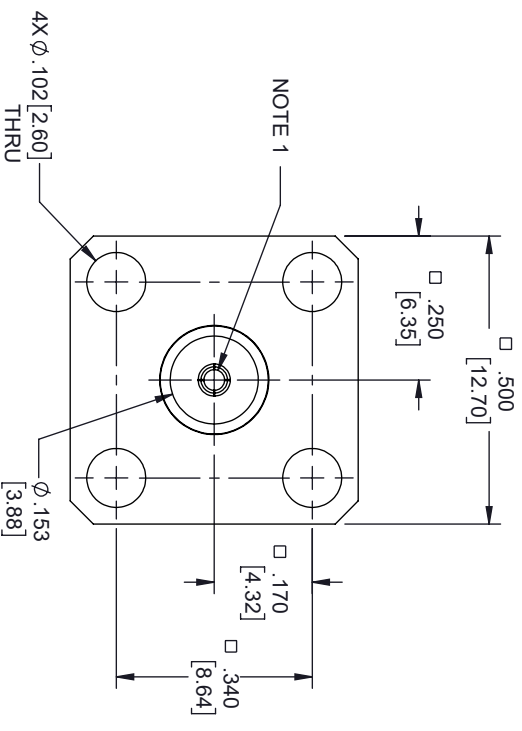

REVISIONS			DATE	APPROVED
REV.	DESCRIPTION			
A	INITIAL RELEASE		3/27/2020	S. ELLIS

- NOTES:
- FEMALE CONTACT ACCEPTS PIN SIZE ϕ .036 [0.91] ∇ .100 [2.55] MAX.
 - SEPARATE METAL CONTACT RING (PASSIVATED).

THESE COMMODITIES, TECHNOLOGY OR SOFTWARE WERE EXPORTED FROM THE UNITED STATES IN ACCORDANCE WITH THE EXPORT ADMINISTRATION REGULATIONS, DIVERSION CONTRARY TO U.S. LAW PROHIBITED.

TITLE

UNLESS OTHERWISE SPECIFIED LEADING DIMENSIONS ARE INCHES
DIMENSIONS IN [] ARE MILLIMETERS

TOLERANCES:

X = ±.2 [5.08] FRACTIONS
XX = ±.02 [51] ±.1/32
XXX = ±.005 [13] ANGLES ± 1°

CABLE LENGTH (L) TOLERANCES:

L ≤ 12 [305] = ±1 [25] / -0
12 [305] < L ≤ 60 [1524] = ±2 [51] / -0
60 [1524] < L ≤ 120 [3048] = ±4 [102] / -0
120 [3048] < L ≤ 300 [7620] = ±6 [152] / -0
300 [7620] < L = ±5%L / -0

THE INFORMATION AND DESIGN IN THIS DOCUMENT IS THE PROPERTY OF FAIRVIEW MICROWAVE CORPORATION. ALL RIGHTS RESERVED.

SCALE 1 OF 1

SIZE	GAGE CODE	DRAWN BY	ITEM NO.	SCALE	REV
A	3FKR5	DZINN	FMCN1621	N/A	A