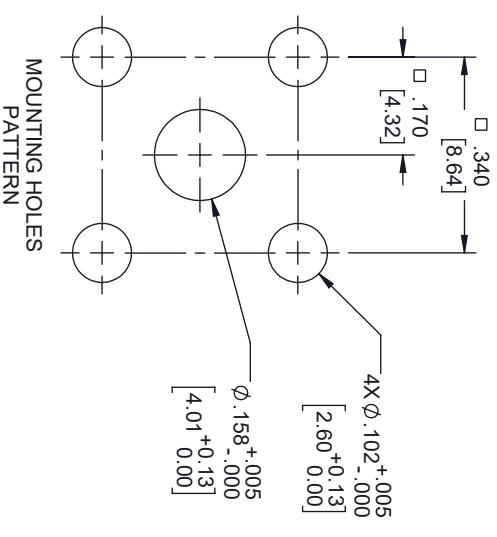

REVISIONS			DATE	APPROVED
REV.	DESCRIPTION			
A	INITIAL RELEASE		3/27/2020	S. ELLIS

- NOTES:
- FEMALE CONTACT ACCEPTS PIN SIZE ϕ .036 [0.91] ∇ .100 [2.55] MAX.
 - SEPARATE METAL CONTACT RING (PASSIVATED).

THESE COMMODITIES, TECHNOLOGY OR SOFTWARE WERE EXPORTED FROM THE UNITED STATES IN ACCORDANCE WITH THE EXPORT ADMINISTRATION REGULATIONS, DIVERSION CONTRARY TO U.S. LAW PROHIBITED.

TITLE

UNLESS OTHERWISE SPECIFIED LEADING DIMENSIONS ARE INCHES
DIMENSIONS IN [] ARE MILLIMETERS

TOLERANCES:

X = ±.2 [5.08] FRACTIONS
XX = ±.02 [51] ±.1/32
XXX = ±.005 [13] ANGLES ± 1°

CABLE LENGTH (L) TOLERANCES:

L ≤ 12 [305] = ±1 [25] / -0
12 [305] < L ≤ 60 [1524] = ±2 [51] / -0
60 [1524] < L ≤ 120 [3048] = ±4 [102] / -0
120 [3048] < L ≤ 300 [7620] = ±6 [152] / -0
300 [7620] < L = ±5%L / -0

THE INFORMATION AND DESIGN IN THIS DOCUMENT IS THE PROPERTY OF FAIRVIEW MICROWAVE CORPORATION. ALL RIGHTS RESERVED.

SCALE 1 OF 1

SIZE	GAGE CODE	DRAWN BY	ITEM NO.	SCALE	REV
A	3FKR5	DZINN	FMCN1621	N/A	A