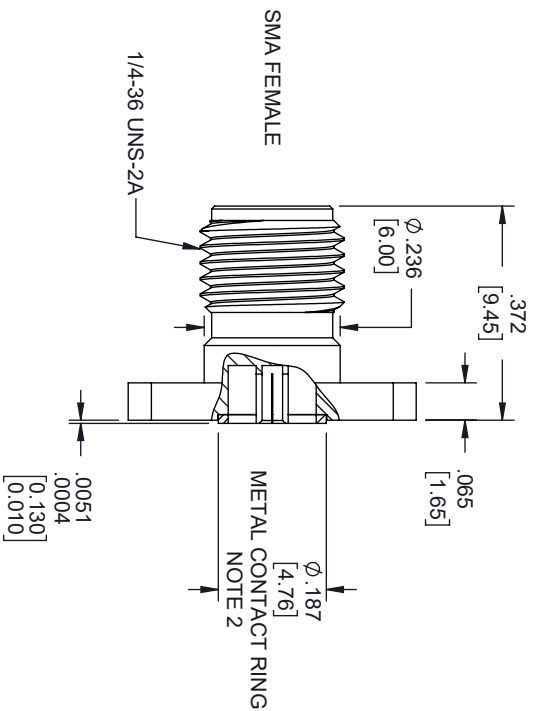

REVISIONS			DATE	APPROVED
REV.	DESCRIPTION			
A	INITIAL RELEASE		3/27/2020	S. ELLIS

- NOTES:
- FEMALE CONTACT ACCEPTS PIN SIZE ϕ .036 [0.91] ∇ .100 [2.55] MAX.
 - SEPARATE METAL CONTACT RING (PASSIVATED).

THESE COMMODITIES, TECHNOLOGY OR SOFTWARE WERE EXPORTED FROM THE UNITED STATES IN ACCORDANCE WITH THE EXPORT ADMINISTRATION REGULATIONS, DIVERSION CONTRARY TO U.S. LAW PROHIBITED.

TITLE

UNLESS OTHERWISE SPECIFIED LEADING DIMENSIONS ARE INCHES
DIMENSIONS IN [] ARE MILLIMETERS

TOLERANCES:

X = ±.2 [5.08] FRACTIONS
XX = ±.02 [51] ±.1/32
XXX = ±.005 [13] ANGLES ± 1°

CABLE LENGTH (L) TOLERANCES:

L ≤ 12 [305] = ±1 [25] / -0
12 [305] < L ≤ 60 [1524] = ±2 [51] / -0
60 [1524] < L ≤ 120 [3048] = ±4 [102] / -0
120 [3048] < L ≤ 300 [7620] = ±6 [152] / -0
300 [7620] < L = ±5%L / -0

THE INFORMATION AND DESIGN IN THIS DOCUMENT IS THE PROPERTY OF FAIRVIEW MICROWAVE CORPORATION. ALL RIGHTS RESERVED.

SCALE 1 OF 1

SIZE	GAGE CODE	DRAWN BY	ITEM NO.	SCALE	REV
A	3FKR5	DZINN	FMCN1621	N/A	A