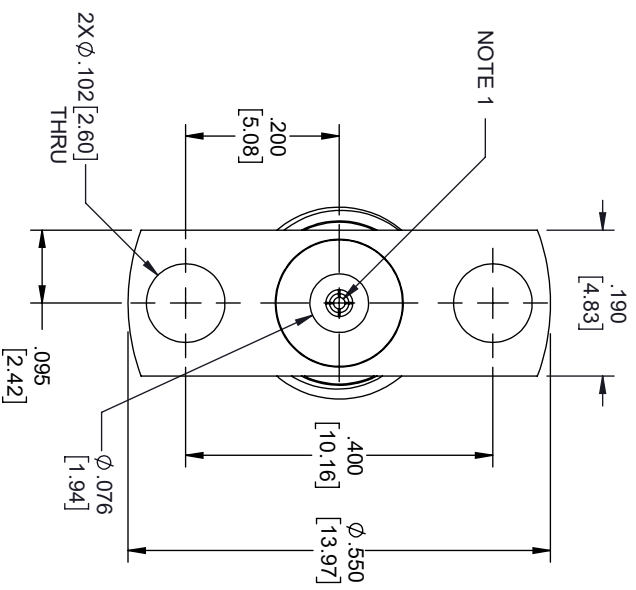

REVISIONS			
REV.	DESCRIPTION	DATE	APPROVED
A	INITIAL RELEASE	04/01/2020	S. ELLIS

- NOTES:
- FEMALE CONTACT ACCEPTS PIN SIZE  $\phi .015 [0.38]$  T.  $.100 [2.55]$  MAX.
  - SEPARATE METAL CONTACT RING (PASSIVATED).

THESE COMMODITIES, TECHNOLOGY OR SOFTWARE WERE EXPORTED FROM THE UNITED STATES IN ACCORDANCE WITH THE EXPORT ADMINISTRATION REGULATIONS, DIVERSION CONTRARY TO U.S. LAW PROHIBITED.

TITLE

UNLESS OTHERWISE SPECIFIED LEADING DIMENSIONS ARE INCHES  
DIMENSIONS IN [ ] ARE MILLIMETERS

TOLERANCES:

CABLE LENGTH (L) TOLERANCES:

THIRD-ANGLE PROJECTION

FRACTIONS:  $X = \pm .2 [5.08]$   
FRACTIONS:  $XX = \pm .02 [.51]$   
FRACTIONS:  $XXX = \pm .005 [0.13]$

ANGLES:  $\pm 1^\circ$

THE INFORMATION AND DESIGN IN THIS DOCUMENT IS THE PROPERTY OF FAIRVIEW MICROWAVE CORPORATION. ALL RIGHTS RESERVED.

ALL DIMENSIONS SHOWN ARE FOR REFERENCE ONLY.

SCALE

SIZE	GAGE CODE	DRAWN BY	ITEM NO.	REV
A	3FKRS	DZINN	FMCN1630	A