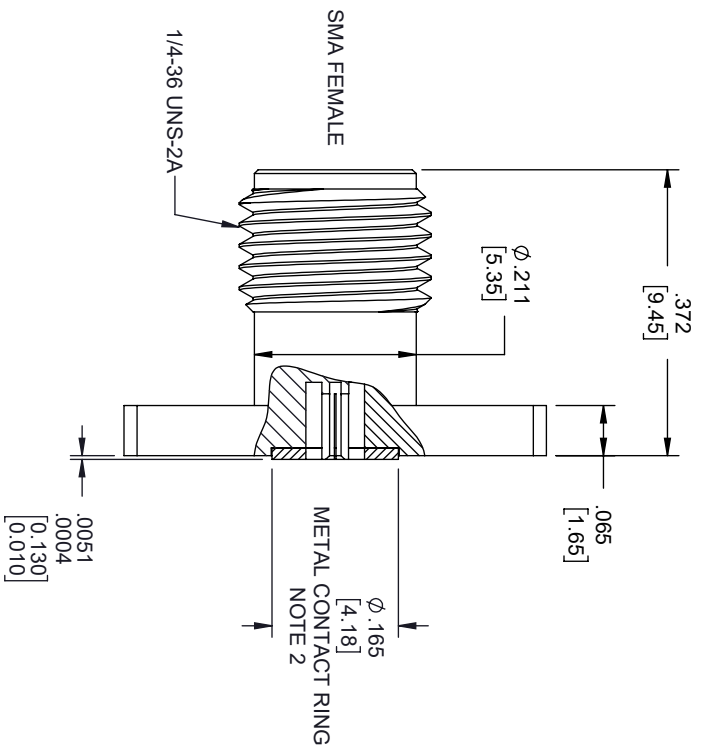

REVISIONS			
REV.	DESCRIPTION	DATE	APPROVED
A	INITIAL RELEASE	04/01/2020	S. ELLIS

- NOTES:
- FEMALE CONTACT ACCEPTS PIN SIZE  $\phi .015 [0.38]$  T.  $.100 [2.55]$  MAX.
  - SEPARATE METAL CONTACT RING (PASSIVATED).

THESE COMMODITIES, TECHNOLOGY OR SOFTWARE WERE EXPORTED FROM THE UNITED STATES IN ACCORDANCE WITH THE EXPORT ADMINISTRATION REGULATIONS, DIVERSION CONTRARY TO U.S. LAW PROHIBITED.

TITLE

UNLESS OTHERWISE SPECIFIED LEADING DIMENSIONS ARE INCHES  
DIMENSIONS IN [ ] ARE MILLIMETERS

TOLERANCES:

CABLE LENGTH (L) TOLERANCES:

THIRD-ANGLE PROJECTION

FRACTIONS:  $X = \pm .2 [5.08]$   
FRACTIONS:  $XX = \pm .02 [.51]$   
FRACTIONS:  $XXX = \pm .005 [0.13]$

ANGLES:  $\pm 1^\circ$

THE INFORMATION AND DESIGN IN THIS DOCUMENT IS THE PROPERTY OF FAIRVIEW MICROWAVE CORPORATION. ALL RIGHTS RESERVED.

ALL DIMENSIONS SHOWN ARE FOR REFERENCE ONLY.

SCALE

SIZE	GAGE CODE	DRAWN BY	ITEM NO.	REV
A	3FKRS	DZINN	FMCN1630	A