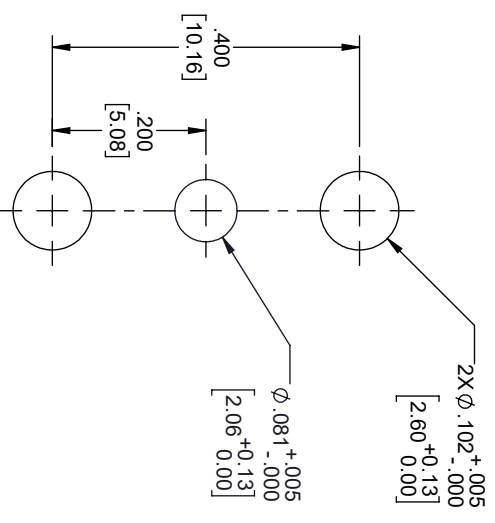

REVISIONS			
REV.	DESCRIPTION	DATE	APPROVED
A	INITIAL RELEASE	04/01/2020	S. ELLIS

- NOTES:
- FEMALE CONTACT ACCEPTS PIN SIZE  $\phi .015 [0.38]$  T.  $.100 [2.55]$  MAX.
  - SEPARATE METAL CONTACT RING (PASSIVATED).

THESE COMMODITIES, TECHNOLOGY OR SOFTWARE WERE EXPORTED FROM THE UNITED STATES IN ACCORDANCE WITH THE EXPORT ADMINISTRATION REGULATIONS, DIVERSION CONTRARY TO U.S. LAW PROHIBITED.

TITLE

UNLESS OTHERWISE SPECIFIED LEADING DIMENSIONS ARE INCHES  
DIMENSIONS IN [ ] ARE MILLIMETERS

TOLERANCES:

CABLE LENGTH (L) TOLERANCES:

THIRD-ANGLE PROJECTION

FRACTIONS:  $X = \pm .2 [5.08]$   
FRACTIONS:  $XX = \pm .02 [.51]$   
FRACTIONS:  $XXX = \pm .005 [0.13]$

ANGLES:  $\pm 1^\circ$

THE INFORMATION AND DESIGN IN THIS DOCUMENT IS THE PROPERTY OF FAIRVIEW MICROWAVE CORPORATION. ALL RIGHTS RESERVED.

ALL DIMENSIONS SHOWN ARE FOR REFERENCE ONLY.

SCALE

SIZE	GAGE CODE	DRAWN BY	ITEM NO.	REV
A	3FKRS	DZINN	FMCN1630	A