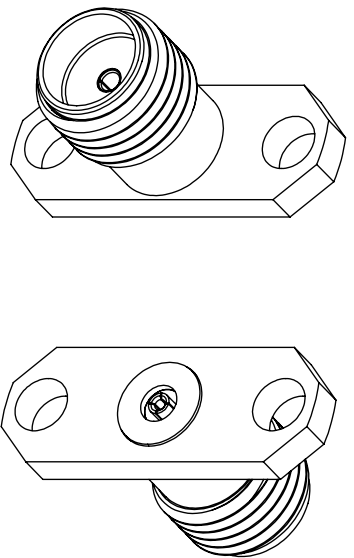

REVISIONS			
REV.	DESCRIPTION	DATE	APPROVED
A	INITIAL RELEASE	04/06/2020	S. ELLIS