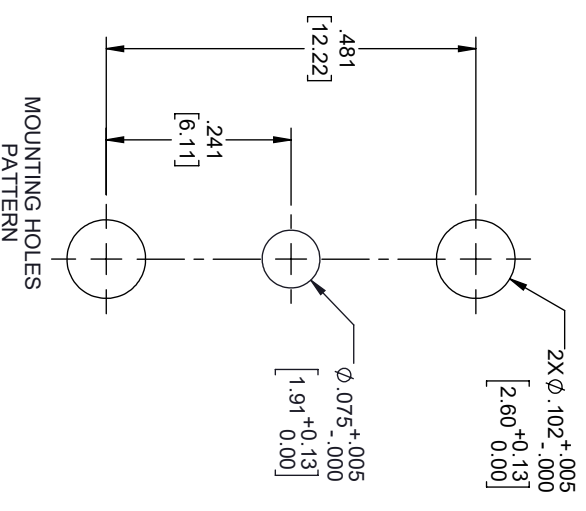

REVISIONS			
REV.	DESCRIPTION	DATE	APPROVED
A	INITIAL RELEASE	04/06/2020	S. ELLIS