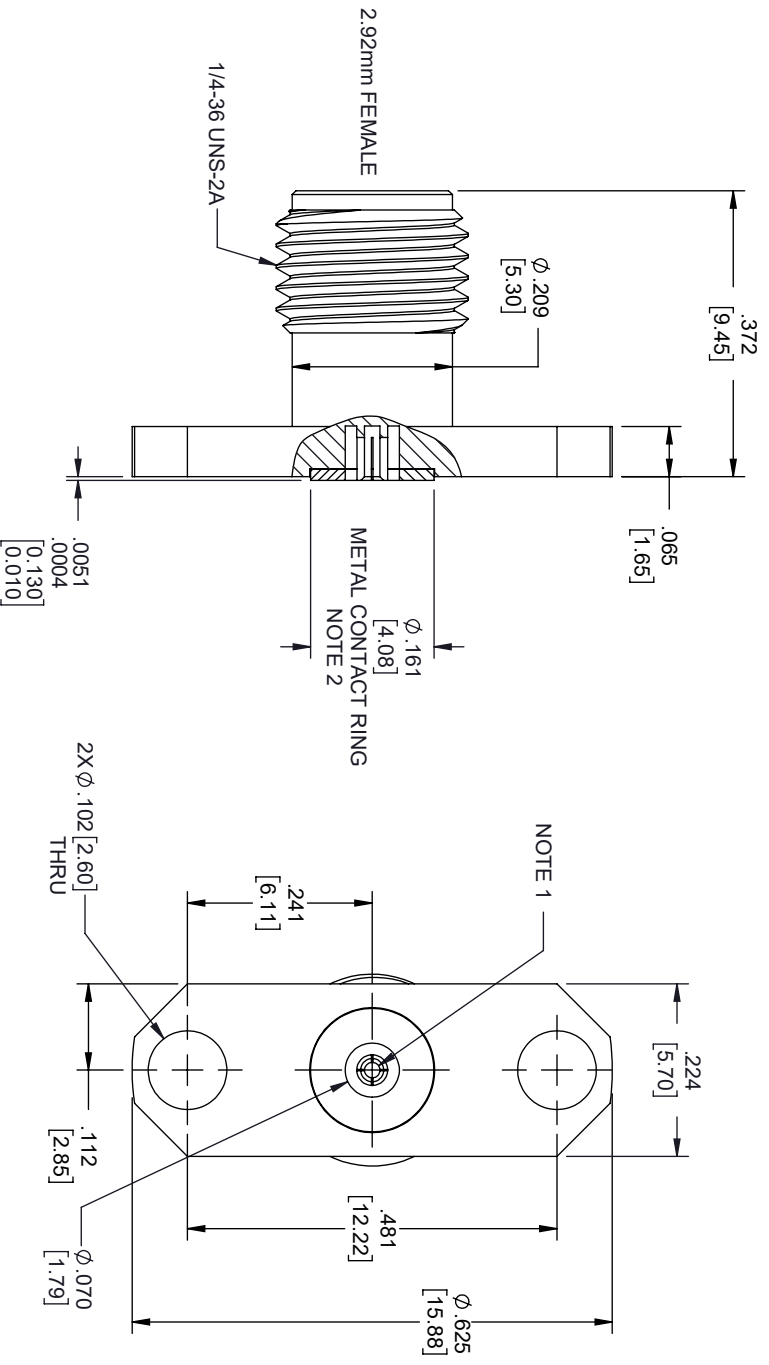

REVISIONS			
REV.	DESCRIPTION	DATE	APPROVED
A	INITIAL RELEASE	04/06/2020	S. ELLIS