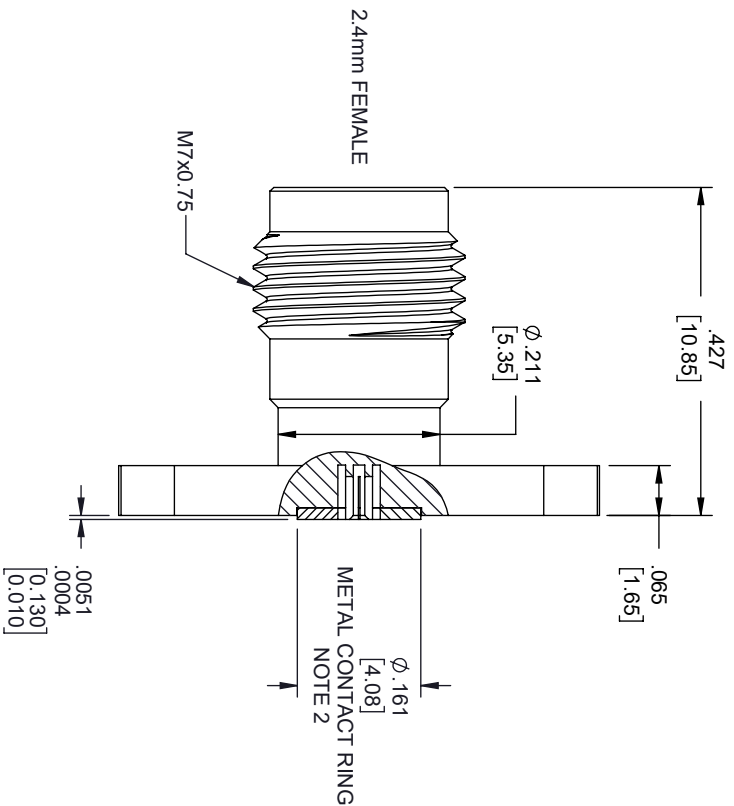

REVISIONS			
REV.	DESCRIPTION	DATE	APPROVED
A	INITIAL RELEASE	04/03/2020	S. ELLIS

- NOTES:
- FEMALE CONTACT ACCEPTS PIN SIZE  $\phi .015$  [0.38] T.  $.071$  [1.80] MAX.
  - SEPARATE METAL CONTACT RING.

THESE COMMODITIES, TECHNOLOGY OR SOFTWARE WERE EXPORTED FROM THE UNITED STATES IN ACCORDANCE WITH THE EXPORT ADMINISTRATION REGULATIONS, DIVERSION CONTRARY TO U.S. LAW PROHIBITED.

TITLE

UNLESS OTHERWISE SPECIFIED LEADING DIMENSIONS ARE INCHES				THIRD-ANGLE PROJECTION	
DIMENSIONS IN [ ] ARE MILLIMETERS					
TOLERANCES:				THE INFORMATION AND DESIGN IN THIS DOCUMENT IS THE PROPERTY OF FAIRVIEW MICROWAVE CORPORATION. ALL RIGHTS RESERVED.	
FRACTIONS		CABLE LENGTH (L) TOLERANCES:		SHEET	
X = +.2	[.008]	12 [305]	<L ≤ 60 [1524] = +.2 [51] / -0	OF	
XX = +.02	[.51]	60 [1524]	<L ≤ 120 [3048] = +.4 [102] / -0	1	
XXX = +.005	[.13]	120 [3048]	<L ≤ 300 [7620] = +6 [152] / -0	1	
ANGLES ± 1°		300 [7620]		SCALE	
		<L = +5% / -0		N/A	
ALL DIMENSIONS SHOWN ARE FOR REFERENCE ONLY.					
SIZE	GAGE CODE	DRAWN BY	ITEM NO.	REV	REV
A	3FKRS	DZINN	FMCN1670	A	A