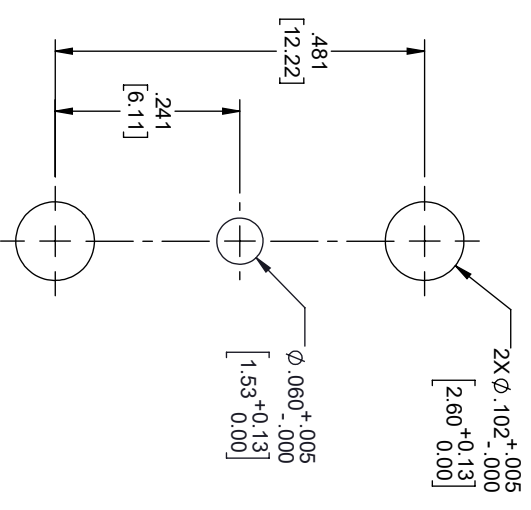

REVISIONS			
REV.	DESCRIPTION	DATE	APPROVED
A	INITIAL RELEASE	04/03/2020	S. ELLIS

- NOTES:
- FEMALE CONTACT ACCEPTS PIN SIZE  $\phi .015$  [0.38] T.  $.071$  [1.80] MAX.
  - SEPARATE METAL CONTACT RING.

THESE COMMODITIES, TECHNOLOGY OR SOFTWARE WERE EXPORTED FROM THE UNITED STATES IN ACCORDANCE WITH THE EXPORT ADMINISTRATION REGULATIONS, DIVERSION CONTRARY TO U.S. LAW PROHIBITED.

TITLE

UNLESS OTHERWISE SPECIFIED LEADING DIMENSIONS ARE INCHES				THIRD-ANGLE PROJECTION	
DIMENSIONS IN [ ] ARE MILLIMETERS					
TOLERANCES:				THE INFORMATION AND DESIGN IN THIS DOCUMENT IS THE PROPERTY OF FAIRVIEW MICROWAVE CORPORATION. ALL RIGHTS RESERVED.	
FRACTIONS		CABLE LENGTH (L) TOLERANCES:		SHEET	
X = +.2	[.008]	12 [305]	<L ≤ 60 [1524] = +.2 [51] / -0	OF	
XX = +.02	[.51]	60 [1524]	<L ≤ 120 [3048] = +.4 [102] / -0	1	
XXX = +.005	[.13]	120 [3048]	<L ≤ 300 [7620] = +6 [152] / -0	1	
ANGLES ± 1°		300 [7620]		SCALE	
		<L = +5% / -0		N/A	
ALL DIMENSIONS SHOWN ARE FOR REFERENCE ONLY.					
SIZE	GAGE CODE	DRAWN BY	ITEM NO.	REV	REV
A	3FKRS	DZINN	FMCN1670	A	A