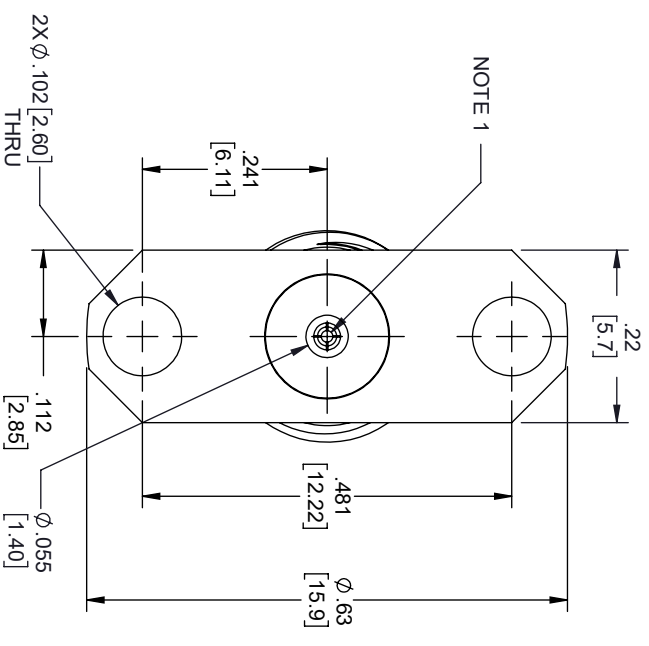

REVISIONS			
REV.	DESCRIPTION	DATE	APPROVED
A	INITIAL RELEASE	04/03/2020	S. ELLIS

- NOTES:
- FEMALE CONTACT ACCEPTS PIN SIZE  $\phi .015$  [0.38] T.  $.071$  [1.80] MAX.
  - SEPARATE METAL CONTACT RING.

THESE COMMODITIES, TECHNOLOGY OR SOFTWARE WERE EXPORTED FROM THE UNITED STATES IN ACCORDANCE WITH THE EXPORT ADMINISTRATION REGULATIONS, DIVERSION CONTRARY TO U.S. LAW PROHIBITED.

TITLE

UNLESS OTHERWISE SPECIFIED LEADING DIMENSIONS ARE INCHES				THIRD-ANGLE PROJECTION	
DIMENSIONS IN [ ] ARE MILLIMETERS					
TOLERANCES:				THE INFORMATION AND DESIGN IN THIS DOCUMENT IS THE PROPERTY OF FAIRVIEW MICROWAVE CORPORATION. ALL RIGHTS RESERVED.	
FRACTIONS		CABLE LENGTH (L) TOLERANCES:		SHEET	
X = +.2	[.008]	12 [305]	<L ≤ 60 [1524] = +.2 [51] / -0	OF	
XX = +.02	[.51]	60 [1524]	<L ≤ 120 [3048] = +.4 [102] / -0	1	
XXX = +.005	[.13]	120 [3048]	<L ≤ 300 [7620] = +6 [152] / -0	1	
ANGLES ± 1°		300 [7620]		SCALE	
		<L = +5% / -0		N/A	
ALL DIMENSIONS SHOWN ARE FOR REFERENCE ONLY.					
SIZE	GAGE CODE	DRAWN BY	ITEM NO.	REV	REV
A	3FKRS	DZINN	FMCN1670	A	A