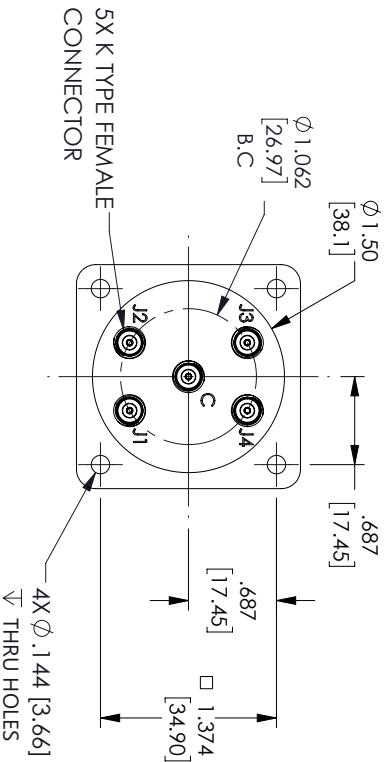

REVISIONS			
REV.	DESCRIPTION	DATE	APPROVED
A	INITIAL RELEASE	05/19/2022	T.GALLA

1. NOTES:
1. LABEL PER ILS-100-02. FOR INTERNAL REFERENCE ONLY.
     LABEL LOCATION FOR REFERENCE ONLY.

THESE COMMODITIES, TECHNOLOGY OR SOFTWARE WERE EXPORTED FROM THE UNITED STATES IN ACCORDANCE WITH THE EXPORT ADMINISTRATION REGULATIONS, DIVERSION CONTRARY TO U.S. LAW PROHIBITED.

TITLE

UNLESS OTHERWISE SPECIFIED LEADING DIMENSIONS ARE INCHES DIMENSIONS IN [ ] ARE MILLIMETERS				THIRD-ANGLE PROJECTION	
TOLERANCES:				THE INFORMATION AND DESIGN IN THIS DOCUMENT IS THE PROPERTY OF FAIRVIEW MICROWAVE CORPORATION. ALL RIGHTS RESERVED.	
CABLE LENGTH (L) TOLERANCES:		L ≤ 12 [305] = +1 [25] / -0		SHEET 1 OF 2	
DIMENSIONS IN [ ] ARE MILLIMETERS		L ≤ 12 [305] = +1 [25] / -0		SCALE N/A	
FRACTIONS		60 [1524] < L ≤ 120 [3048] = +4 [102] / -0		REV A	
± 1/32		120 [3048] < L ≤ 300 [7620] = +6 [152] / -0		REV A	
ANGLES ± 1°		300 [7620] < L = +5% / -0		REV A	
ALL DIMENSIONS SHOWN ARE FOR REFERENCE ONLY.					
SIZE	GAGE CODE	DRAWN BY	ITEM NO.	REV	
A	3FKRS	KGLEBOVA	FMSW6489	A