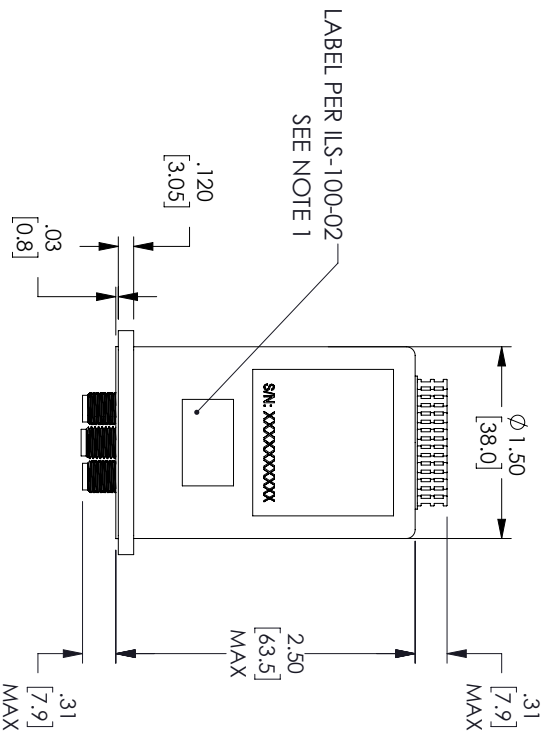

REVISIONS			
REV.	DESCRIPTION	DATE	APPROVED
A	INITIAL RELEASE	05/19/2022	T.GALLA

- NOTES:
- LABEL PER ILS-100-02. FOR INTERNAL REFERENCE ONLY.
LABEL LOCATION FOR REFERENCE ONLY.

THESE COMMODITIES, TECHNOLOGY OR SOFTWARE WERE EXPORTED FROM THE UNITED STATES IN ACCORDANCE WITH THE EXPORT ADMINISTRATION REGULATIONS, DIVERSION CONTRARY TO U.S. LAW PROHIBITED.

TITLE

UNLESS OTHERWISE SPECIFIED LEADING DIMENSIONS ARE INCHES DIMENSIONS IN [] ARE MILLIMETERS				THIRD-ANGLE PROJECTION	
TOLERANCES:				THE INFORMATION AND DESIGN IN THIS DOCUMENT IS THE PROPERTY OF FAIRVIEW MICROWAVE CORPORATION. ALL RIGHTS RESERVED.	
CABLE LENGTH (L) TOLERANCES:		L ≤ 12 [305] = +1 [25] / -0		SHEET 1 OF 2	
DIMENSIONS IN [] ARE MILLIMETERS		L ≤ 12 [305] = +1 [25] / -0		SCALE N/A	
FRACTIONS		60 [1524] < L ≤ 120 [3048] = +4 [102] / -0		REV A	
± 1/32		120 [3048] < L ≤ 300 [7620] = +6 [152] / -0		REV A	
ANGLES ± 1°		300 [7620] < L = +5% / -0		REV A	
ALL DIMENSIONS SHOWN ARE FOR REFERENCE ONLY.					
SIZE	GAGE CODE	DRAWN BY	ITEM NO.	REV	
A	3FKRS	KGLEBOVA	FMSW6489	A	