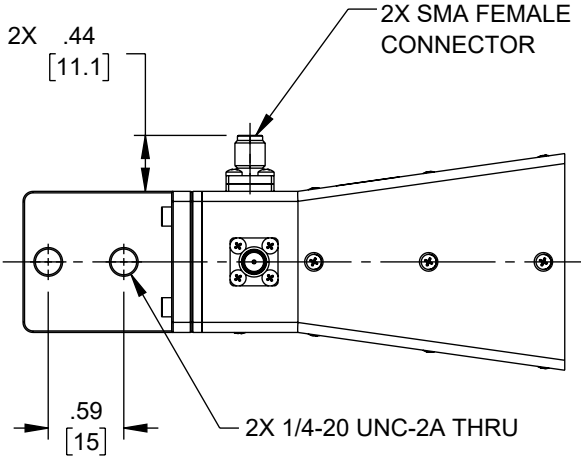

6

5

4

3

2

1

REVISION

ZONE	REV	DESCRIPTION	DATE	CHANGED BY	APPROVED
	A	INITIAL RELEASE	05/10/2023	KGLEBOVA	KHIETPAS

NOTES:

1. LABEL FOR REFERENCE ONLY.
  LABEL LOCATION FOR REFERENCE ONLY.

THE INFORMATION CONTAINED IN THIS DRAWING IS THE SOLE PROPERTY OF INFINITE ELECTRONICS, INC. ANY REPRODUCTION IN PART OR WHOLE WITHOUT THE WRITTEN PERMISSION OF INFINITE ELECTRONICS, INC. IS PROHIBITED. THESE COMMODITIES, TECHNOLOGY OR SOFTWARE WERE EXPORTED FROM THE UNITED STATES IN ACCORDANCE WITH THE EXPORT ADMINISTRATION REGULATIONS. DIVERSION CONTRARY TO U.S. LAW PROHIBITED.

UNLESS OTHERWISE SPECIFIED LEADING DIMENSIONS ARE INCHES DIMENSIONS IN [ ] ARE MILLIMETERS

TOLERANCES:

.X = ±.2 [5]	FRACTIONS ± 1/32
.XX = ±.02 [.5]	ANGLES ± 1°
.XXX = ±.005 [.13]	

CABLE LENGTH TOLERANCES:

≤12 [305] = +1 [25] / -0
>12 [305] ≤ 60 [1524] = +2 [51] / -0
>60 [1524] ≤ 120 [3048] = +4 [102] / -0
>120 [3048] ≤ 300 [7620] = +6 [152] / -0
>300 [7620] = +5% / -0

Website: www.FairviewMicrowave.com
Phone: 1.800.715.4396 | 1.972.649.6678

INTERPRET ALL DIMENSIONS AND TOLERANCES PER ASME Y14.5

SCALE	SHEET
NONE	1 OF 1

DESCRIPTION
BROADBAND HORN ANTENNA, DUAL POLARIZED 6 GHz TO 18 GHz 12 dBi GAIN, SMA FEMALE CONNECTORS

SIZE	CAGE CODE	DRAWN BY	ITEM NO.	REV
A	3FKR5	KGLEBOVA	FMWAN1172	A

6

5

4

3

2

1