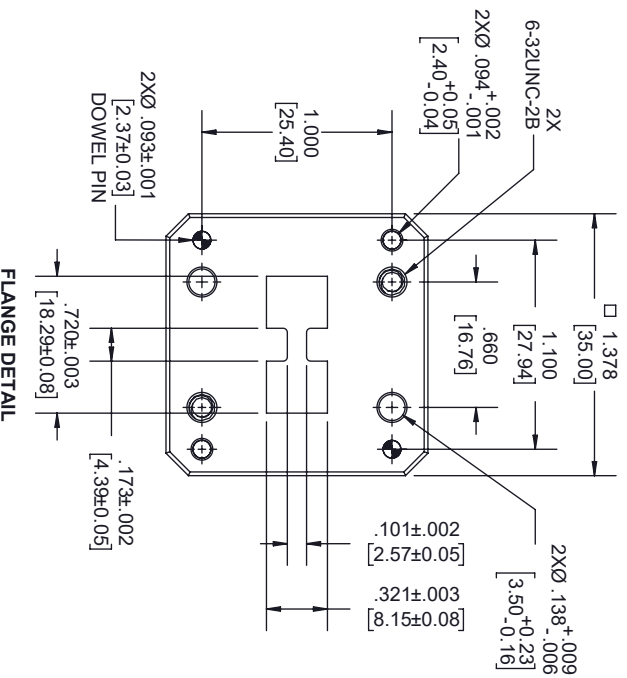

REVISIONS			
REV.	DESCRIPTION	DATE	APPROVED
A	INITIAL RELEASE	10/6/2020	S.FONG

- NOTES:
- LABEL PER ILS-100-09. FOR INTERNAL REFERENCE ONLY.  
LABEL LOCATION FOR REFERENCE ONLY.

THESE COMMODITIES, TECHNOLOGY OR SOFTWARE WERE EXPORTED FROM THE UNITED STATES IN ACCORDANCE WITH THE EXPORT ADMINISTRATION REGULATIONS, DIVERSION CONTRARY TO U.S. LAW PROHIBITED.

TITLE

UNLESS OTHERWISE SPECIFIED LEADING DIMENSIONS ARE INCHES  
DIMENSIONS IN [ ] ARE MILLIMETERS

TOLERANCES:

CABLE LENGTH (L) TOLERANCES:

SIZE	GAGE CODE	DRAWN BY	ITEM NO.	SCALE	REV
A	3FKRS	K.DANG	FMWCA1112	N/A	A

ALL DIMENSIONS SHOWN ARE FOR REFERENCE ONLY.

TOLERANCES:

FRACTIONS

ANGLES ± 1°

FAIRVIEW MICROWAVE CORPORATION  
ALL RIGHTS RESERVED.

SHEET 1 OF 1