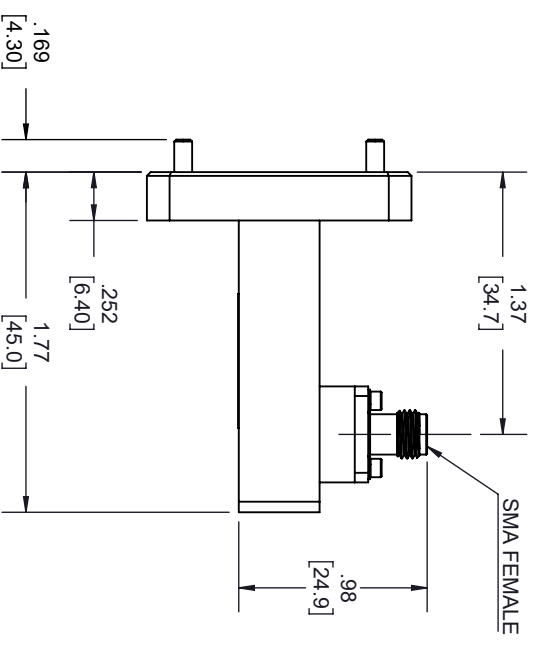

REVISIONS			
REV.	DESCRIPTION	DATE	APPROVED
A	INITIAL RELEASE	10/6/2020	S.FONG