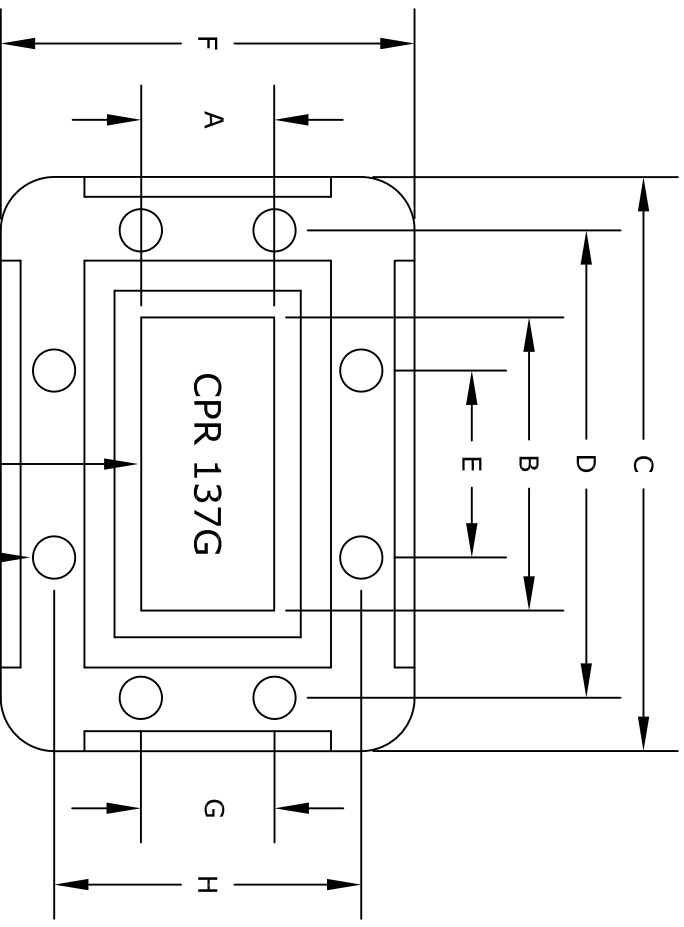

CPR 137G	Inches	mm
Dimension		
A	0.622	15.80
B	1.372	34.85
C	2.687	68.25
D	2.188	55.58
E	0.875	22.23
F	1.937	49.20
G	0.626	15.90
H	1.438	36.53

WR-137 WAVEGUIDE
W/CPR137G FLANGE
(3 PLACES)

0.198Ø
[5.0] THRU
(8 HOLES)

UNLESS OTHERWISE SPECIFIED
DIMENSIONS ARE IN INCHES.
DECIMALS
.X ±.030
.XX ±.015
.XXX ±.005

ANGLES
±1/2 DEG.
FRACTIONS
±1/32

* THESE DIMENSIONS AND TOLERANCES SUPERSEDE NOTE #1 ON TITLE BLOCK.

FAIRVIEW MICROWAVE INC.

ALLEN, TX 75013 WWW.FAIRVIEWMICROWAVE.COM

NOTES:
1. UNLESS OTHERWISE SPECIFIED ALL DIMENSIONS ARE NOMINAL.
2. ALL SPECIFICATIONS ARE SUBJECT TO CHANGE WITHOUT NOTICE AT ANY TIME.
3. DIMENSIONS ARE IN INCHES [mm].

SCALE N/A

SIZE A

2233