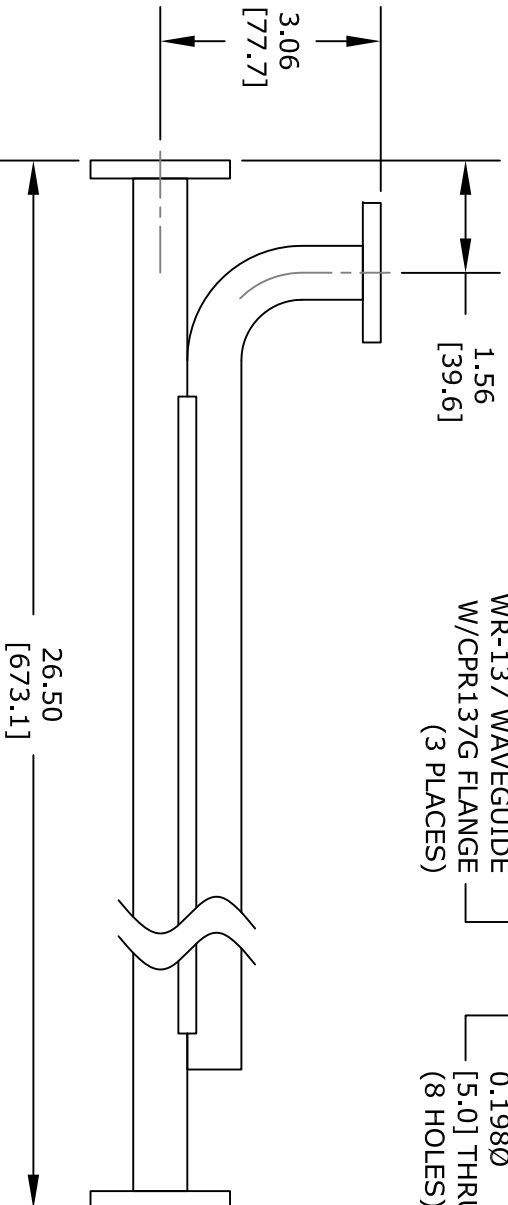

CPR 137G	Inches	mm
Dimension		
A	0.622	15.80
B	1.372	34.85
C	2.687	68.25
D	2.188	55.58
E	0.875	22.23
F	1.937	49.20
G	0.626	15.90
H	1.438	36.53

WR-137 WAVEGUIDE
W/CPR137G FLANGE
(3 PLACES)

0.198Ø
[5.0] THRU
(8 HOLES)

UNLESS OTHERWISE SPECIFIED
DIMENSIONS ARE IN INCHES.
DECIMALS
.X ±.030
.XX ±.015
.XXX ±.005

ANGLES
±1/2 DEG.
FRACTIONS
±1/32

* THESE DIMENSIONS AND TOLERANCES SUPERSEDE NOTE #1 ON TITLE BLOCK.

FAIRVIEW MICROWAVE INC.

ALLEN, TX 75013 WWW.FAIRVIEWMICROWAVE.COM

NOTES:
1. UNLESS OTHERWISE SPECIFIED ALL DIMENSIONS ARE NOMINAL.
2. ALL SPECIFICATIONS ARE SUBJECT TO CHANGE WITHOUT NOTICE AT ANY TIME.
3. DIMENSIONS ARE IN INCHES [mm].

SCALE N/A

SIZE A

2233