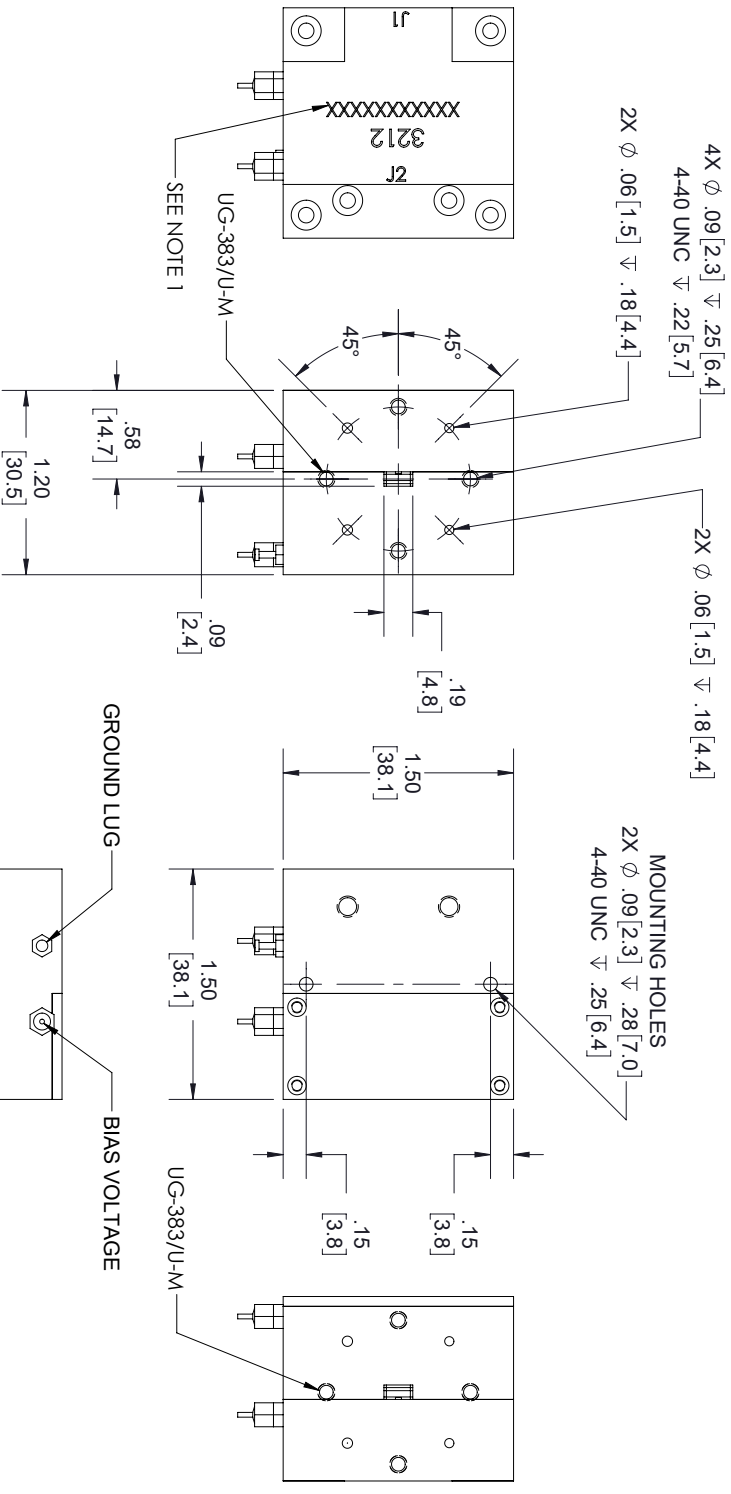

REVISIONS			
REV.	DESCRIPTION	DATE	APPROVED
A	INITIAL RELEASE	04/18/2022	TGALLA

NOTES:

- SERIAL NUMBER AND DATE CODE ARE COMBINED. EX: 202008280001.

THESE COMMODITIES, TECHNOLOGY OR SOFTWARE WERE EXPORTED FROM THE UNITED STATES IN ACCORDANCE WITH THE EXPORT ADMINISTRATION REGULATIONS, DIVERSION CONTRARY TO U.S. LAW PROHIBITED.

TITLE

UNLESS OTHERWISE SPECIFIED LEADING DIMENSIONS ARE INCHES		THIRD-ANGLE PROJECTION	
DIMENSIONS IN [] ARE MILLIMETERS			
TOLERANCES:		THE INFORMATION AND DESIGN IN THIS DOCUMENT IS THE PROPERTY OF FAIRVIEW MICROWAVE CORPORATION. ALL RIGHTS RESERVED.	
CABLE LENGTH (L) TOLERANCES:		SHEET 1 OF 1	
L ± 1/2 (B06) = +1 [25] / -0		SCALE N/A	
12 [305] < L ≤ 60 [1524] = +2 [51] / -0		REV A	
60 [1524] < L ≤ 120 [3048] = +4 [102] / -0		ITEM NO. FMWGA3212	
120 [3048] < L ≤ 300 [7620] = +6 [152] / -0		DRAWN BY VTHANGARAJ	
300 [7620] < L = +5%L / -0		GAGE CODE 3FKRS	
X = ±.2 [5.08] FRACTIONS ± 1/32		SIZE A	
XX = ±.02 [.51] ANGLES ± 1°			
XXX = ±.005 [.13]			
ALL DIMENSIONS SHOWN ARE FOR REFERENCE ONLY.			