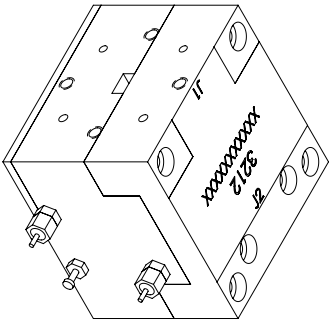

REVISIONS			
REV.	DESCRIPTION	DATE	APPROVED
A	INITIAL RELEASE	04/18/2022	TGALLA