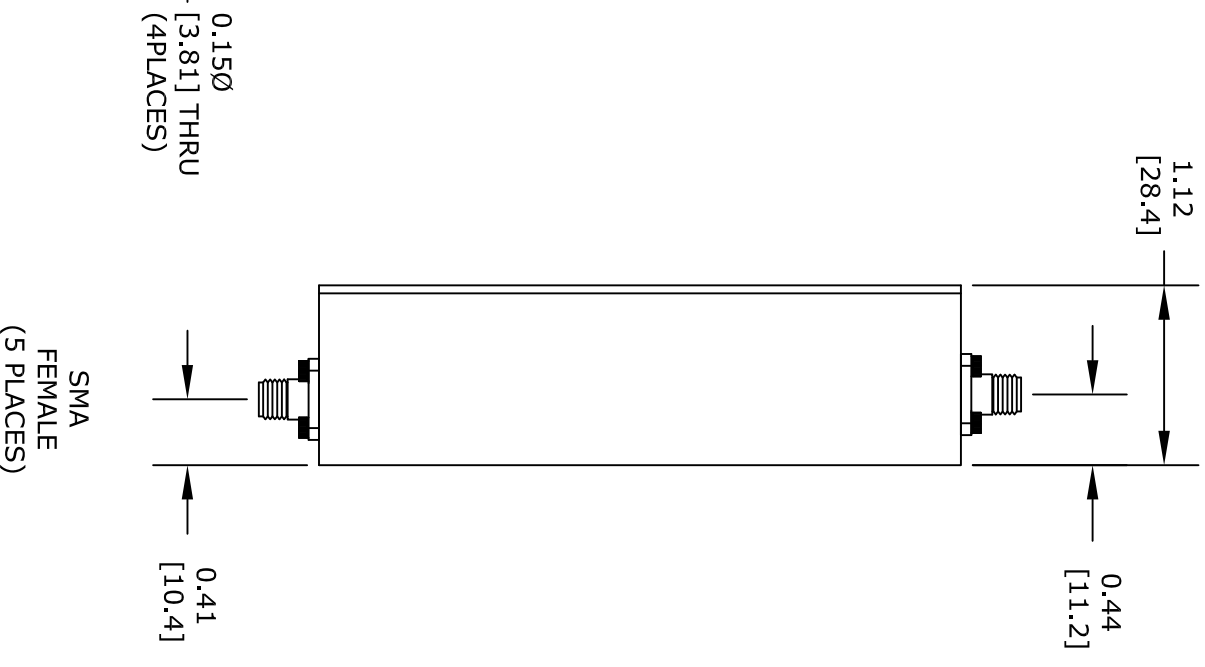

FAIRVIEW
MICROWAVE
MPP0201K0200-4

SMA
FEMALE
(5 PLACES)

FAIRVIEW MICROWAVE INC.

ALLEN, TX 75013 WWW.FAIRVIEWMICROWAVE.COM

NOTES:
1. UNLESS OTHERWISE SPECIFIED ALL DIMENSIONS ARE NOMINAL.
2. ALL SPECIFICATIONS ARE SUBJECT TO CHANGE WITHOUT NOTICE AT ANY TIME.
3. DIMENSIONS ARE IN INCHES [mm].

TITLE

DWG NO

MPP0201K0200-4

CAGE CODE

3FKR5

CAD FILE

090814

SHEET

SCALE N/A

SIZE A

2233