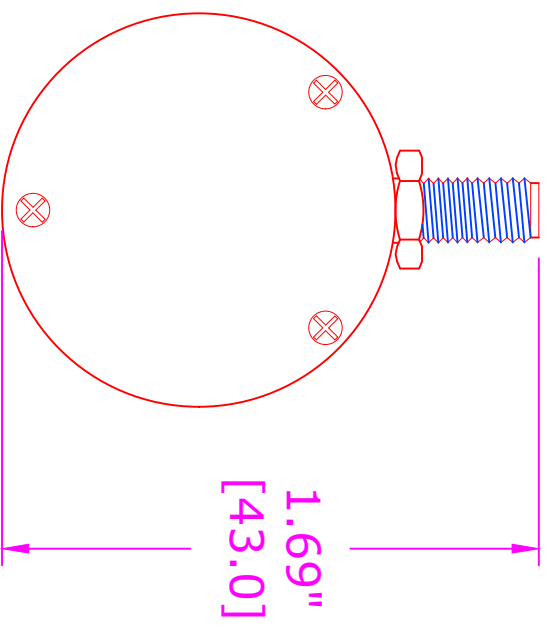

FRONT VIEW

REAR VIEW

FAIRVIEW MICROWAVE INC.
 ALLEN, TX 75013 WWW.FAIRVIEWMICROWAVE.COM

NOTES:
 1. UNLESS OTHERWISE SPECIFIED ALL DIMENSIONS ARE NOMINAL.
 2. ALL SPECIFICATIONS ARE SUBJECT TO CHANGE WITHOUT NOTICE AT ANY TIME.
 3. DIMENSIONS ARE IN INCHES [mm].

TITLE	SA3710SMA			CAGE CODE	3FKR5
CAD FILE	011415	SHEET		SCALE	N/A
				SIZE	A
					5568

DWG NO	SA3710SMA	CAGE CODE	3FKR5
CAD FILE	011415	SHEET	
		SCALE	N/A
		SIZE	A
			5568