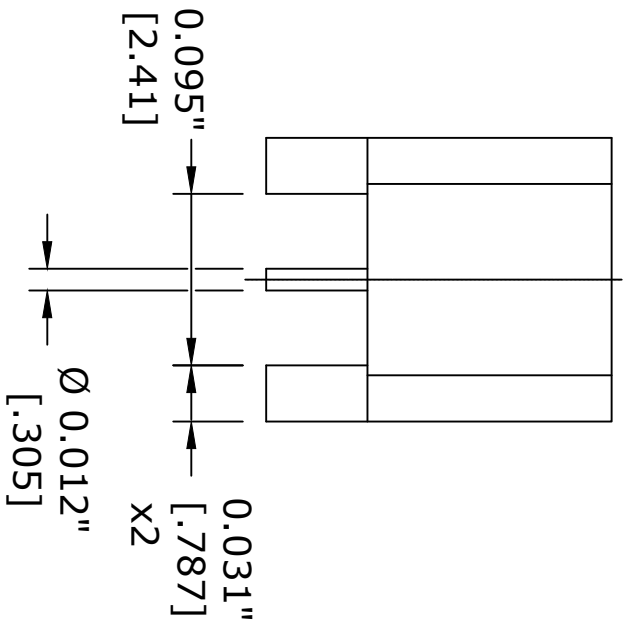

SMPM MALE  
 SMOOTH BORE  
 INTERFACE

**FAIRVIEW MICROWAVE INC.**  
 ALLEN, TX 75013 WWW.FAIRVIEWMICROWAVE.COM

NOTES:  
 1. UNLESS OTHERWISE SPECIFIED ALL DIMENSIONS ARE NOMINAL.  
 2. ALL SPECIFICATIONS ARE SUBJECT TO CHANGE WITHOUT NOTICE AT ANY TIME.  
 3. DIMENSIONS ARE IN INCHES [mm].

TITLE		DWG NO		CAGE CODE	
		SC5413		3FKR5	
CAD FILE	061815	SHEET		SCALE	N/A
				SIZE	A
					5568