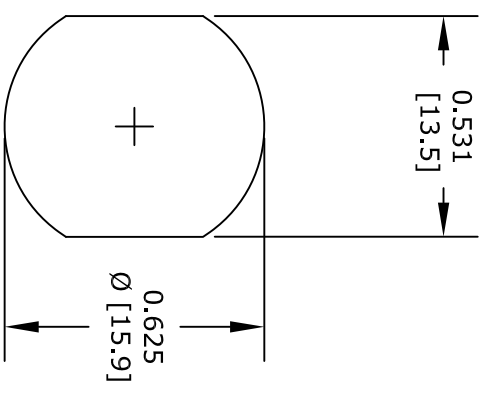

SMA
MALE

N
BULKHEAD
FEMALE

MOUNTING HOLE

FAIRVIEW MICROWAVE INC.

ALLEN, TX 75013 WWW.FAIRVIEWMICROWAVE.COM

NOTES:
1. UNLESS OTHERWISE SPECIFIED ALL DIMENSIONS ARE NOMINAL.
2. ALL SPECIFICATIONS ARE SUBJECT TO CHANGE WITHOUT NOTICE AT ANY TIME.
3. DIMENSIONS ARE IN INCHES [mm].

TITLE		DWG NO		CAGE CODE	
		SM4250		3FKR5	
CAD FILE	121115	SHEET		SCALE	N/A
		SIZE	A		150