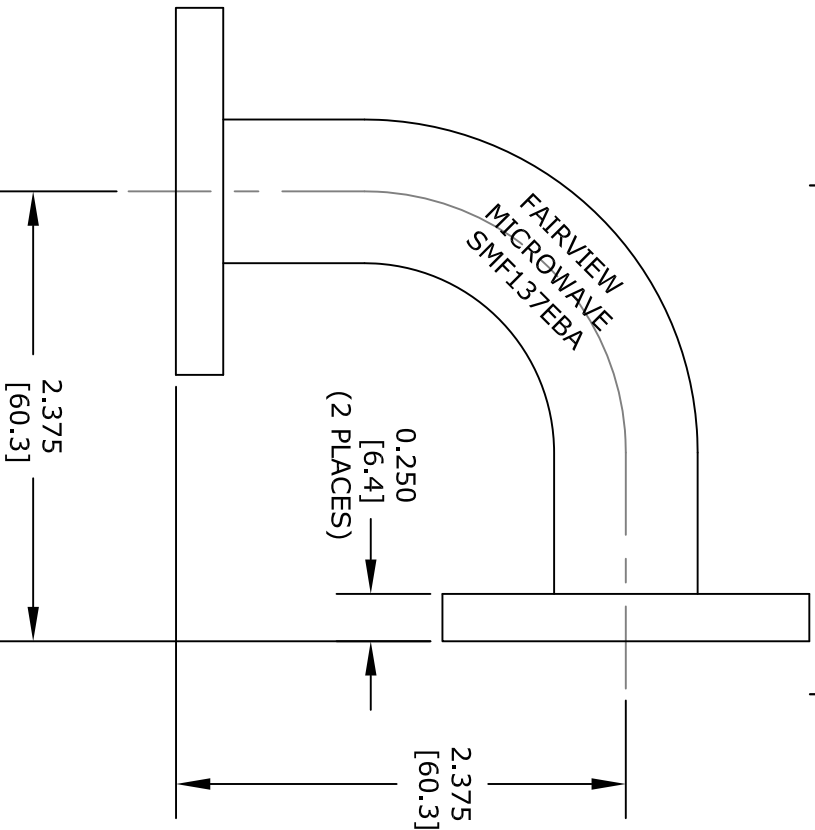

CPR-137G	Inches	mm
Dimension		
A	1.937	49.20
B	1.436	36.47
C	1.029	26.14
D	0.404	10.26
E	0.622	15.80
F	0.872	22.15
G	1.622	41.20
H	1.372	34.85
I	0.654	16.61
J	1.529	38.84
K	2.186	55.52
L	2.687	68.25

WR137	Length
PN	
PE-W137B003-3	3 in.
PE-W137B003-6	6 in.
PE-W137B003-9	9 in.
PE-W137B003-12	12 in.

FAIRVIEW MICROWAVE INC.

ALLEN, TX 75013 WWW.FAIRVIEWMICROWAVE.COM

NOTES:
 1. UNLESS OTHERWISE SPECIFIED ALL DIMENSIONS ARE NOMINAL.
 2. ALL SPECIFICATIONS ARE SUBJECT TO CHANGE WITHOUT NOTICE AT ANY TIME.
 3. DIMENSIONS ARE IN INCHES [mm].

TITLE	SMF137EBA			CAGE CODE	3FKR5
DWG NO	SMF137EBA				
CAD FILE	071414	SHEET		SCALE	N/A
				SIZE	A
					2233