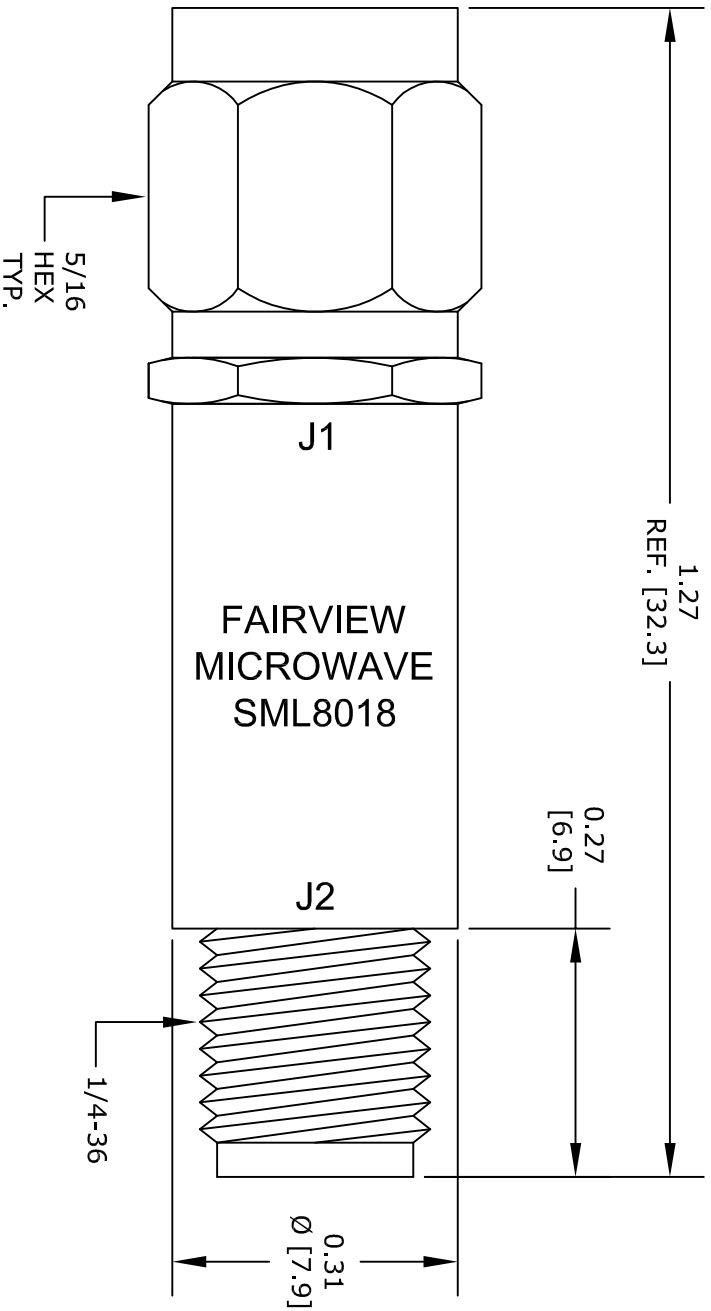

SMA MALE
RF INPUT

SMA FEMALE
VIDEO OUTPUT

FAIRVIEW MICROWAVE INC.

ALLEN, TX 75013 WWW.FAIRVIEWMICROWAVE.COM

NOTES:
1. UNLESS OTHERWISE SPECIFIED ALL DIMENSIONS ARE NOMINAL.
2. ALL SPECIFICATIONS ARE SUBJECT TO CHANGE WITHOUT NOTICE AT ANY TIME.
3. DIMENSIONS ARE IN INCHES [mm].

TITLE		DWG NO		CAGE CODE	
		SML8018		3FKR5	
CAD FILE	072815	SHEET		SCALE	N/A
				SIZE	A
					150