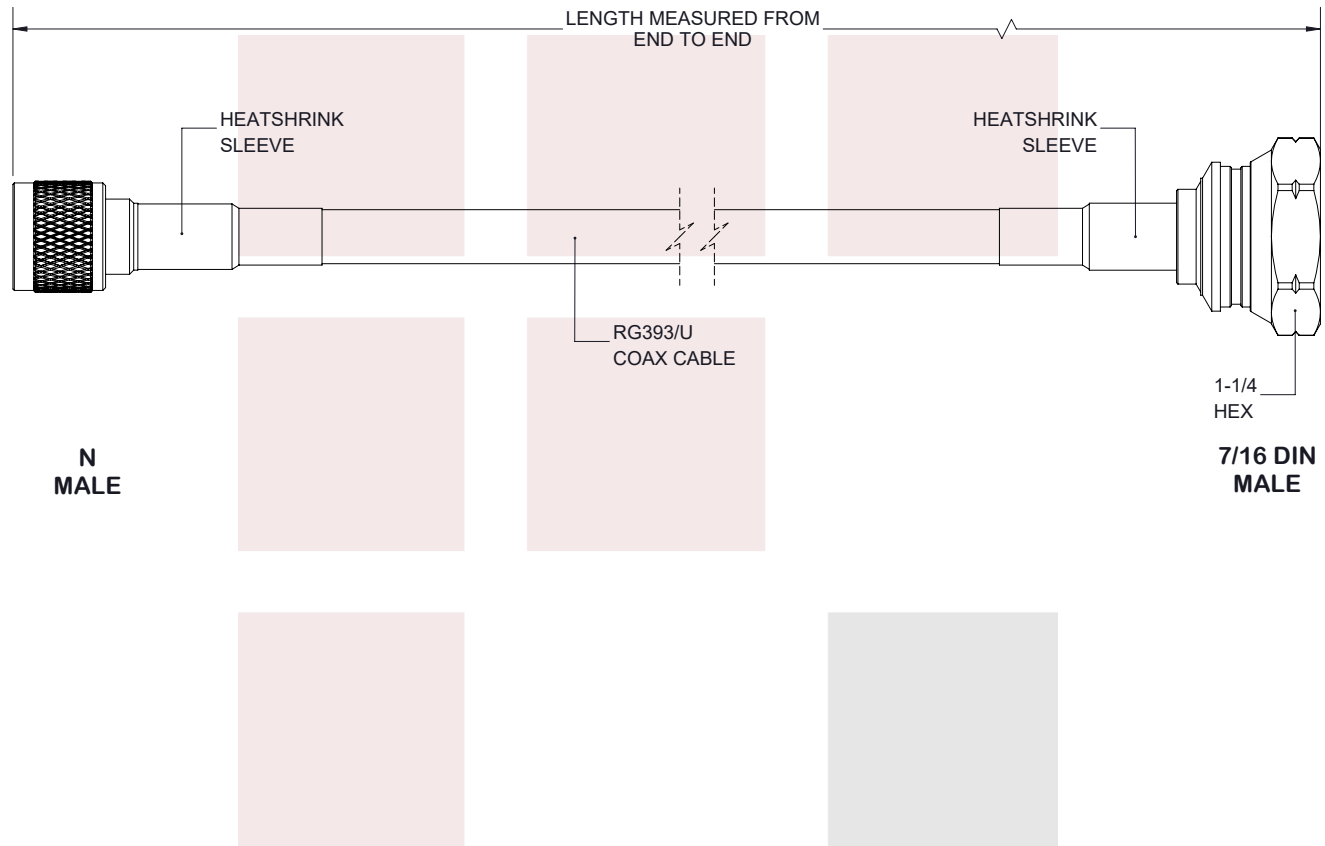

Mechanical Specifications

Cable Assembly

Length*	12 in [304.8 mm]
Weight	0.228 lbs [103.42 g]

Cable

Cable Type	RG-393
Impedance	50 Ohms
Inner Conductor Type	Stranded
Inner Conductor Material and Plating	Copper, Silver
Dielectric Type	PE
Number of Shields	2
Shield Layer 1	Silver Plated Copper Braid
Shield Layer 2	Silver Plated Copper Braid
Jacket Material	FEP
Jacket Diameter	0.39 in [9.91 mm]

Mechanical Specification Notes:

*All cable assemblies have a length tolerance of 1.5% or ± 3/8", whichever is greater.

Environmental Specifications

Temperature

Operating Range	-55 to +200 deg C
-----------------	-------------------

Compliance Certifications (see [product page](#) for current document)

Plotted and Other Data

Notes:

Configuration:

- N Male
- 7/16 DIN Male
- RG-393

Fairview Microwave
 301 Leora Ln., Suite 100
 Lewisville, TX 75056
 Tel: 1-800-715-4396 / (972) 649-6678
 Fax: (972) 649-6689
www.fairviewmicrowave.com
sales@fairviewmicrowave.com

STANDARD TOLERANCES	
.X	±0.2
.XX	±0.01
.XXX	±0.005

*STANDARD TOLERANCES APPLY ONLY TO DIMENSIONS IN INCHES

FAIRVIEW MICROWAVE INC. ALLEN, TX 75013 WWW.FAIRVIEWMICROWAVE.COM		NOTES: 1. UNLESS OTHERWISE SPECIFIED ALL DIMENSIONS ARE NOMINAL. 2. ALL SPECIFICATIONS ARE SUBJECT TO CHANGE WITHOUT NOTICE AT ANY TIME. 3. DIMENSIONS ARE IN INCHES [mm].			
TITLE N Male to 7/16 DIN Male Cable RG-393 Coax in 12 Inch		DWG NO FMC0115393		CAGE CODE 3FKR5	
CAD FILE	110817	SHEET	1 OF 1	SCALE	N/A
				SIZE	A
					7361