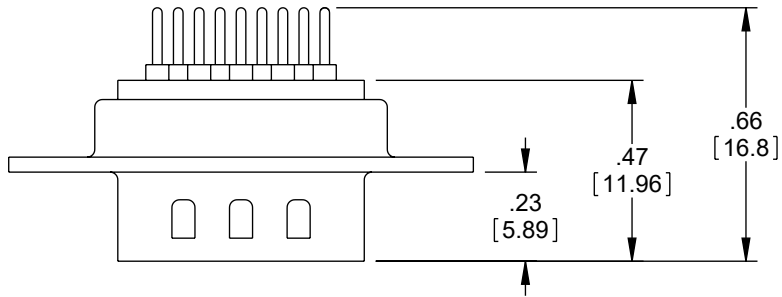

6

5

4

3

2

1

REVISION					
ZONE	REV.	DESCRIPTION	DATE	CHANGED BY	APPROVED BY
	A	INITIAL RELEASE	09/08/2023	BPUCHASKI	GUTTADAURO

NOTES:

MATERIALS:
SHELL: COLD ROLLED STEEL
CONTACTS: BRASS
INSULATOR: THERMOPLASTIC PBT, UL94V-0

FINISH:
SHELL: TIN PLATED
CONTACT SURFACES: GOLD

ELECTRICAL:
CURRENT RATING: 1 AMP
DIELECTRIC WITHSTANDING VOLTAGE: 1000 VAC
INSULATION RESISTANCE: 1000 MΩ PER MINUTE @ 500 VDC
CONTACT RESISTANCE: 20mΩ MAX

MISCELLANEOUS:
OPERATING TEMPERATURE: -55°C ~ +105°C
ALL DIMENSIONS ARE FOR REFERENCE ONLY

REGULATORY COMPLIANCE:
EU RoHS DIRECTIVE (MOST RECENT RELEASED VERSION)

THE INFORMATION CONTAINED IN THIS DRAWING IS THE SOLE PROPERTY OF INFINITE ELECTRONICS, INC. ANY REPRODUCTION IN PART OR WHOLE WITHOUT THE WRITTEN PERMISSION OF INFINITE ELECTRONICS, INC. IS PROHIBITED. THESE COMMODITIES, TECHNOLOGY OR SOFTWARE WERE EXPORTED FROM THE UNITED STATES IN ACCORDANCE WITH THE EXPORT ADMINISTRATION REGULATIONS. DIVERSION CONTRARY TO U.S. LAW PROHIBITED.

UNLESS OTHERWISE SPECIFIED LEADING DIMENSIONS ARE INCHES DIMENSIONS IN [ ] ARE MILLIMETERS	
TOLERANCES:	
.X = ±.2 [5]	FRACTIONS ± 1/32
.XX = ±.02 [0.5]	ANGLES ± 1°
.XXX = ±.005 [0.13]	
CABLE LENGTH TOLERANCES:	
≤12 [305]	= +1 [25] / -0
>12 [305] ≤ 60 [1524]	= +2 [51] / -0
>60 [1524] ≤ 120 [3048]	= +4 [102] / -0
>120 [3048] ≤ 300 [7620]	= +6 [152] / -0
>300 [7620]	= +5% / -0
ALL DIMENSIONS ARE FOR REFERENCE ONLY AND SUBJECT TO CHANGE WITHOUT NOTICE. UN-DIMENSIONED/NON-CRITICAL FEATURES MAY VARY IN SIZE AND LOCATION COLORS MAY VARY	

Fairview Microwave® an INFINIT® brand Website: www.FairviewMicrowave.com Phone: 1.800.715.4396 | 1.972.649.6678	INTERPRET ALL DIMENSIONS AND TOLERANCES PER ASME Y14.5	
	SCALE NONE	SHEET 1 OF 1
DESCRIPTION PC TERMINATION D-SUB CONNECTOR, DB9 MALE		
SIZE A	CAGE CODE 3FKR5	DRAWN BY BPUCHASKI
ITEM NO. FMCN45984		REV A

6

5

4

3

2

1