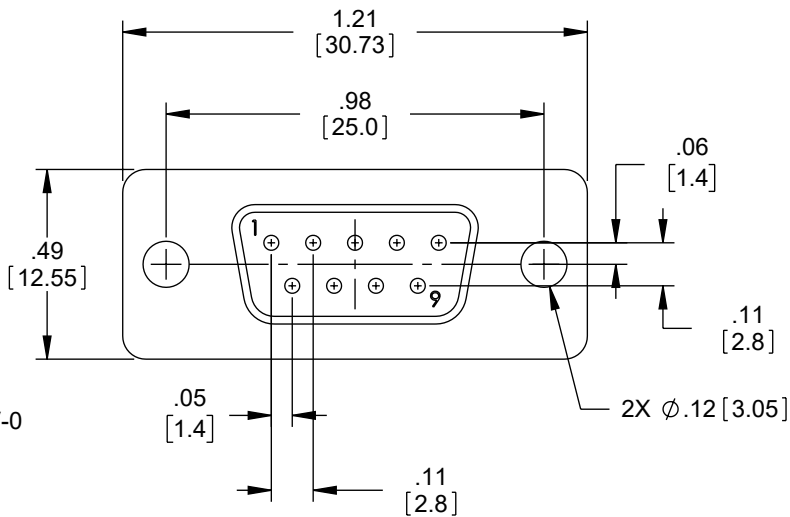

6

5

4

3

2

1

REVISION					
ZONE	REV.	DESCRIPTION	DATE	CHANGED BY	APPROVED BY
	A	INITIAL RELEASE	09/08/2023	BPUCHASKI	GUTTADAURO

NOTES:

MATERIALS:
SHELL: COLD ROLLED STEEL
CONTACTS: BRASS
INSULATOR: THERMOPLASTIC PBT, UL94V-0

FINISH:
SHELL: TIN PLATED
CONTACT SURFACES: GOLD

ELECTRICAL:
CURRENT RATING: 1 AMP
DIELECTRIC WITHSTANDING VOLTAGE: 1000 VAC
INSULATION RESISTANCE: 1000 MΩ PER MINUTE @ 500 VDC
CONTACT RESISTANCE: 20mΩ MAX

MISCELLANEOUS:
OPERATING TEMPERATURE: -55°C ~ +105°C
ALL DIMENSIONS ARE FOR REFERENCE ONLY

REGULATORY COMPLIANCE:
EU RoHS DIRECTIVE (MOST RECENT RELEASED VERSION)

THE INFORMATION CONTAINED IN THIS DRAWING IS THE SOLE PROPERTY OF INFINITE ELECTRONICS, INC. ANY REPRODUCTION IN PART OR WHOLE WITHOUT THE WRITTEN PERMISSION OF INFINITE ELECTRONICS, INC. IS PROHIBITED. THESE COMMODITIES, TECHNOLOGY OR SOFTWARE WERE EXPORTED FROM THE UNITED STATES IN ACCORDANCE WITH THE EXPORT ADMINISTRATION REGULATIONS. DIVERSION CONTRARY TO U.S. LAW PROHIBITED.

UNLESS OTHERWISE SPECIFIED LEADING DIMENSIONS ARE INCHES DIMENSIONS IN [ ] ARE MILLIMETERS	
TOLERANCES:	
.X = ±.2 [5]	FRACTIONS ± 1/32
.XX = ±.02 [0.5]	ANGLES ± 1°
.XXX = ±.005 [0.13]	
CABLE LENGTH TOLERANCES:	
≤12 [305]	= +1 [25] / -0
>12 [305] ≤ 60 [1524]	= +2 [51] / -0
>60 [1524] ≤ 120 [3048]	= +4 [102] / -0
>120 [3048] ≤ 300 [7620]	= +6 [152] / -0
>300 [7620]	= +5% / -0
ALL DIMENSIONS ARE FOR REFERENCE ONLY AND SUBJECT TO CHANGE WITHOUT NOTICE. UN-DIMENSIONED/NON-CRITICAL FEATURES MAY VARY IN SIZE AND LOCATION COLORS MAY VARY	

Fairview Microwave® an INFINIT® brand Website: www.FairviewMicrowave.com Phone: 1.800.715.4396 | 1.972.649.6678	INTERPRET ALL DIMENSIONS AND TOLERANCES PER ASME Y14.5	
	SCALE NONE	SHEET 1 OF 1
DESCRIPTION PC TERMINATION D-SUB CONNECTOR, DB9 MALE		
SIZE A	CAGE CODE 3FKR5	DRAWN BY BPUCHASKI
ITEM NO. FMCN45984		REV A

6

5

4

3

2

1