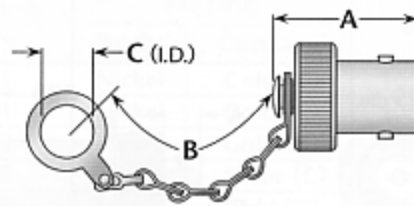

Dust Caps

Figure 1
(Shown with bead chain)

Figure 2
(Shown with safety chain)

Figure	Dimensions			Features	Plating		Delta P/N
	A	B	C		Body	Contact	
1	.67	2.25	.144	Bead chain	Nickel	—	CW-123A/U
1	.59	—	—	No chain	Nickel	—	CW-155A/U
1	.69	2.25	.144	Bead chain / shorting type	Nickel	Silver (C)	CW-159/U
1	.67	2.25	.144	Bead chain	Silver	—	M39012/25-0006
1	.67	2.70	.52	Safety chain	Silver	—	M39012/25-0007
2	.69	3.25	.281	Bead chain	Nickel	—	CW-282/U
2	.69	3.25	.281	Bead chain	Silver	—	M39012/25-0008
2	.69	3.25	.281	Safety chain	Silver	—	M39012/25-0009