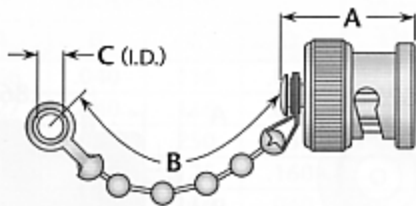

Dust Caps

Figure 1
(Shown with bead chain)

Figure 2
(Shown with safety chain)

Figure	Dimensions			Features	Plating		Delta P/N
	A	B	C		Body	Contact	
1	.67	2.25	.144	Bead chain	Nickel	—	CW-123A/U
1	.59	—	—	No chain	Nickel	—	CW-155A/U
1	.69	2.25	.144	Bead chain / shorting type	Nickel	Silver (C)	CW-159/U
1	.67	2.25	.144	Bead chain	Silver	—	M39012/25-0006
1	.67	2.70	.52	Safety chain	Silver	—	M39012/25-0007
2	.69	3.25	.281	Bead chain	Nickel	—	CW-282/U
2	.69	3.25	.281	Bead chain	Silver	—	M39012/25-0008
2	.69	3.25	.281	Safety chain	Silver	—	M39012/25-0009