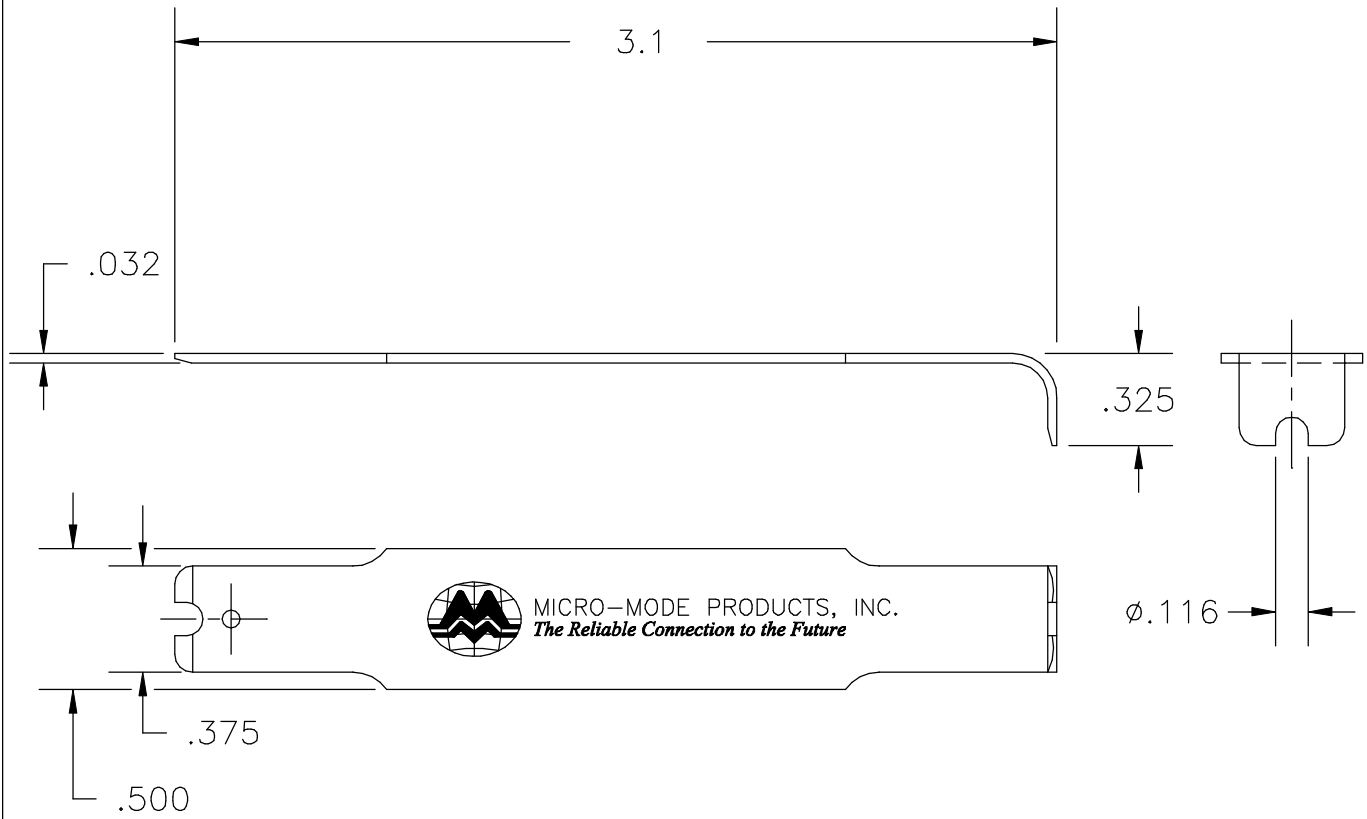

COMPONENT	MATERIAL AND FINISH
TOOL	STEEL

PART NO. MMTL-2682

OUTLINE DRAWING

 MICRO-MODE PRODUCTS, INC. <i>The Reliable Connection to the Future</i>		El Cajon, CA 92020 Peoria, AZ 85345 (619) 449-3844 (602) 334-8944	CAGE CODE 15907
ASSY PROCEDURES: N/A		EXTRACTION TOOL FOR MMSP(F) R/A CABLE CONNECTORS	
INSERTION/EXTRACTION TOOL: N/A		PART NO. MMTL-2682	REVISION -
SHEET 1 OF 1	OL2682 8-5-98 MM PC		