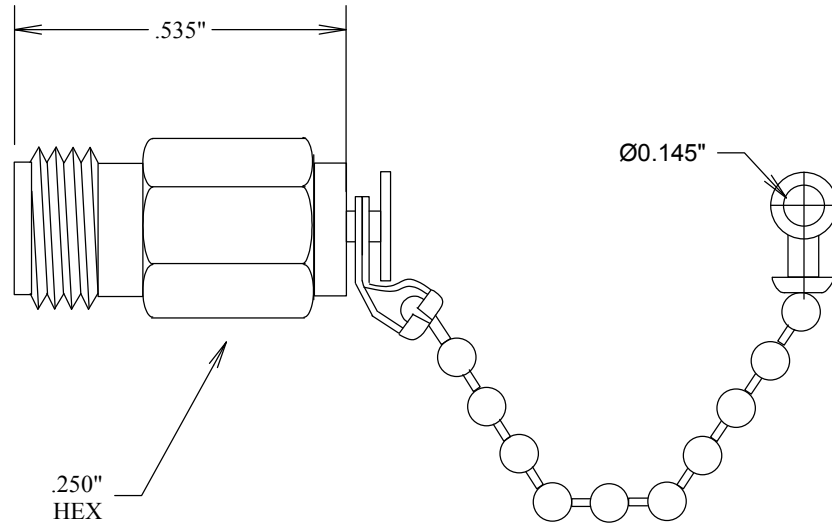

SMA/FEMALE DUST CAP

SC2036

SPECIFICATIONS

MATERIAL BODY: NICKEL PLATED BRASS

CHAIN LENGTH: 2.00"

				FAIRVIEW MICROWAVE INC.			
				ALLEN, TX 75013 WWW.FAIRVIEWMICROWAVE.COM			
				TITLE			
				SMA/FEMALE DUST CAP			
SIZE		CAGE CODE		DWG NO		REV	
A		3FKR5		SC2036			
SCALE				SHEET			