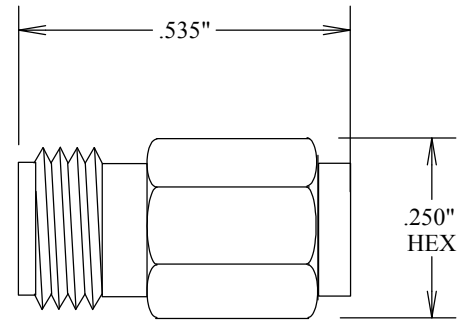

SMA/FEMALE DUST CAP

SC2037

SPECIFICATIONS

MATERIAL BODY: NICKEL PLATED BRASS

FAIRVIEW MICROWAVE INC.

ALLEN, TX 75013 WWW.FAIRVIEWMICROWAVE.COM

TITLE

SMA/FEMALE DUST CAP

SIZE	CAGE CODE	DWG NO	REV
A	3FKR5	SC2037	
SCALE	SHEET		