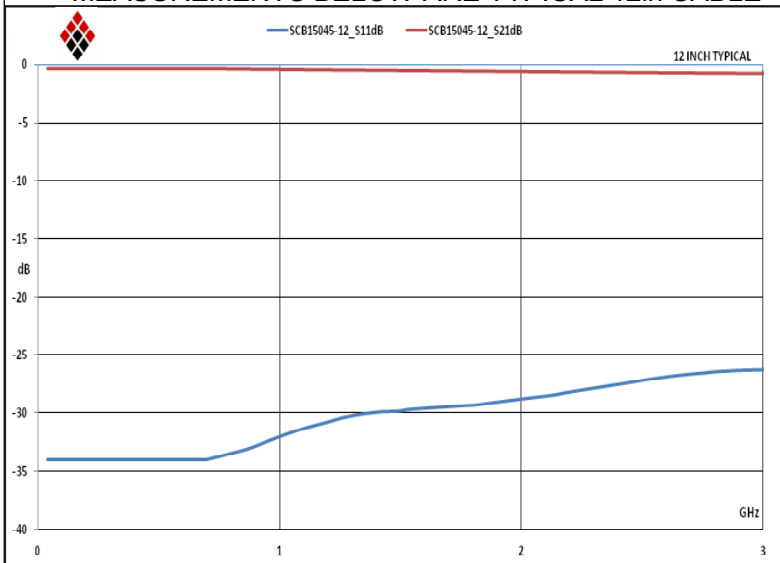

## SCA23142-XX SPECIFICATIONS

CABLE ASSEMBLY:  
VSWR:1.2:1 @ < 6GHZ TYPICAL

RAW CABLE: TIMES MICROWAVE RG142  
TYPICAL LOSS (EXCLUDING CONNECTORS)  
@100MHZ: 0.04 DB/FT  
@500MHZ: 0.09 DB/FT  
@1GHZ: 0.13 DB/FT  
@2GHZ: 0.19 DB/FT  
@3GHZ: 0.24 DB/FT  
OUTER SHIELD DIAMETER: .195"

CONNECTORS:  
BNC: BRASS  
CONTACTS Au PLATING  
INTERFACE: MIL-STD-348A

OP TEMP: -55-110°C

XX" +/- .100"

MEASUREMENTS BELOW ARE TYPICAL 12in CABLE

ALL DIMENSIONS IN inches(MM) Typical

**FAIRVIEW MICROWAVE INC.**