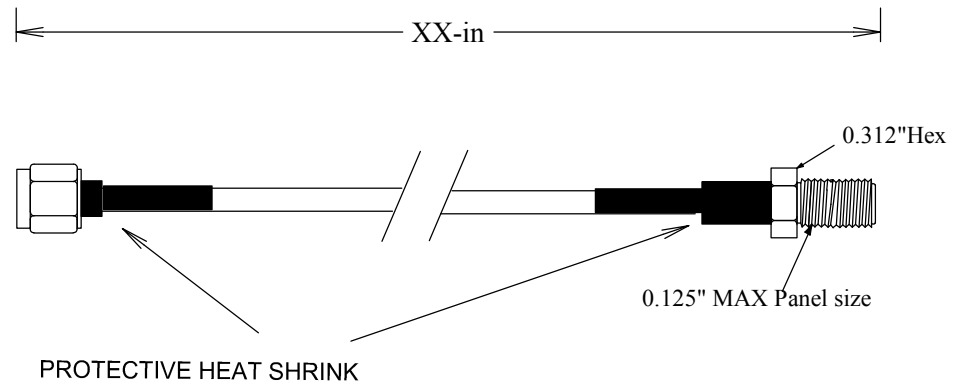

SMA/M-SMA/F FLEXIBLE CABLE RG316

SCA42316-XX

SPECIFICATIONS

CABLE ASSEMBLY:
VSWR: 1.2:1 @ 3GHZ TYPICAL

RAW CABLE: RG316
TYPICAL LOSS (EXCLUDING CONNECTORS)
@100 MHZ: 0.08DB/FT
@1 GHZ: 0.26DB/FT
@2 GHZ: 0.38DB/FT
@3 GHZ: 0.47DB/FT

CONNECTORS:
BRASS
SMA torque 5-in-lbs
CONTACTS Au PLATING
INTERFACE: MIL-STD-348A

OP TEMP: -55 to +110°C

FAIRVIEW MICROWAVE INC.

ALLEN, TX 75013 WWW.FAIRVIEWMICROWAVE.COM

TITLE

SMA/M-SMA/F FLEXIBLE CABLE RG316