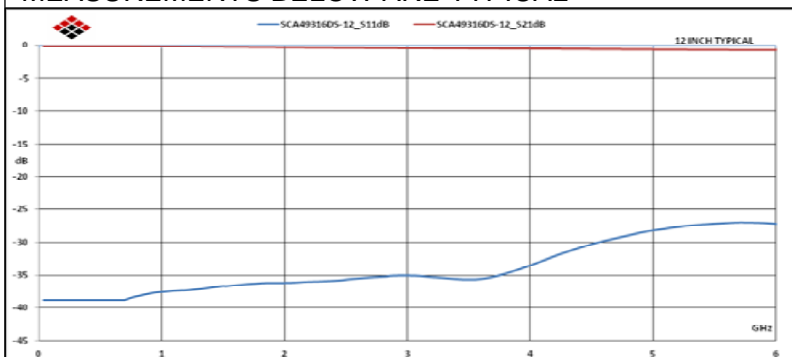

SCA49316DS-XX

SPECIFICATIONS

CABLE ASSEMBLY:
 VSWR: <1.2 TYPICAL @ 3GHZ

RAW CABLE: (RG316DS)
 LOSS (EXCLUDING CONNECTORS)
 @ 1GHZ: 0.30 DB/FT
 @ 2GHZ: 0.45 DB/FT
 @ 3GHZ: 0.57 DB/FT

OVERALL CABLE DIAMETER: 0.1"

CONNECTORS:
 SMA: NICKEL PLATED BRASS
 CONTACTS: Au PLATING 30μ-in MIN
 INTERFACE: MIL-STD-348A

TORQUE WRENCH: 5 IN-IBS

MEASUREMENTS BELOW ARE TYPICAL

ALL DIMENSIONS IN inches(MM) Typical

FAIRVIEW MICROWAVE INC.			
ALLEN, TX 75013 WWW.FAIRVIEWMICROWAVE.COM			
TITLE			
SMA FLEXIBLE CABLES RG316DS 3GHZ			
SIZE	CAGE CODE	DWG NO	REV
A	3FKR5	SCA49316DS-XX	A
SCALE		SHEET	