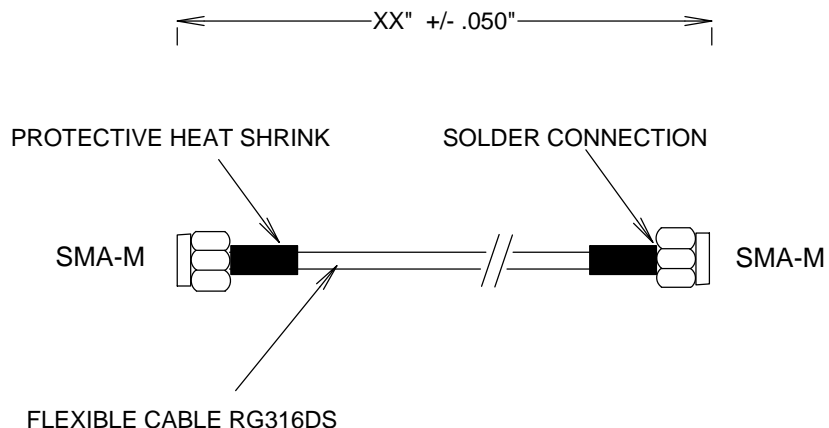

SCA49316DS-XX

SPECIFICATIONS

CABLE ASSEMBLY:
 VSWR: <1.2 TYPICAL @ 3GHZ

RAW CABLE: (RG316DS)
 LOSS (EXCLUDING CONNECTORS)
 @ 1GHZ: 0.30 DB/FT
 @ 2GHZ: 0.45 DB/FT
 @ 3GHZ: 0.57 DB/FT

OVERALL CABLE DIAMETER: 0.1"

CONNECTORS:
 SMA: NICKEL PLATED BRASS
 CONTACTS: Au PLATING 30μ-in MIN
 INTERFACE: MIL-STD-348A

TORQUE WRENCH: 5 IN-IBS

MEASUREMENTS BELOW ARE TYPICAL

ALL DIMENSIONS IN inches(MM) Typical

FAIRVIEW MICROWAVE INC.			
ALLEN, TX 75013 WWW.FAIRVIEWMICROWAVE.COM			
TITLE			
SMA FLEXIBLE CABLES RG316DS 3GHZ			
SIZE	CAGE CODE	DWG NO	REV
A	3FKR5	SCA49316DS-XX	A
SCALE		SHEET	