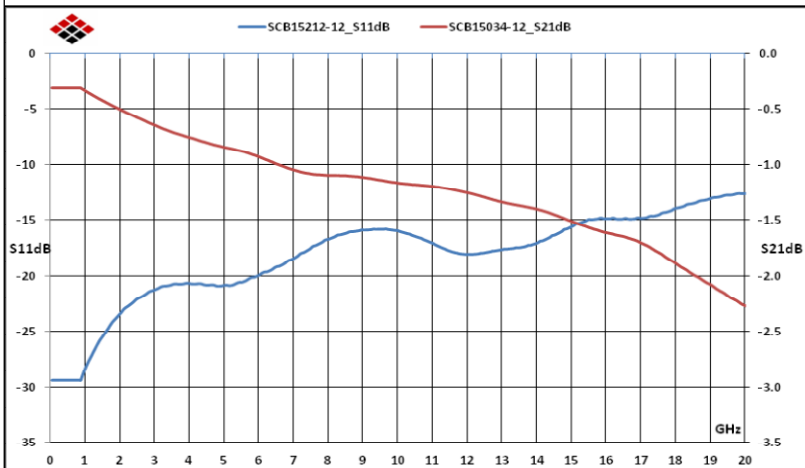

SMA/M - SMA/F BLKHD FLEXIBLE CABLES RG316

SCB15212-XX

SPECIFICATIONS

CABLE ASSEMBLY:
VSWR: 1.2:1 @ < 2GHz TYPICAL

RAW CABLE: RG316
TYPICAL LOSS (EXCLUDING CONNECTORS)
@ 100MHz: 0.08 DB/FT
@ 1GHz: 0.26 DB/FT
@ 2GHz: 0.38 DB/FT
@ 3GHz: 0.47 DB/FT

CONNECTORS:
SMA: BRASS torque 5-in-lbs
CONTACTS Au PLATING 30μ
INTERFACE: MIL-STD-348A

TEMPERATURE: -55°C to +200°C

MEASUREMENTS BELOW ARE TYPICAL

ALL DIMENSIONS IN inches(MM) Typical

FAIRVIEW MICROWAVE INC.