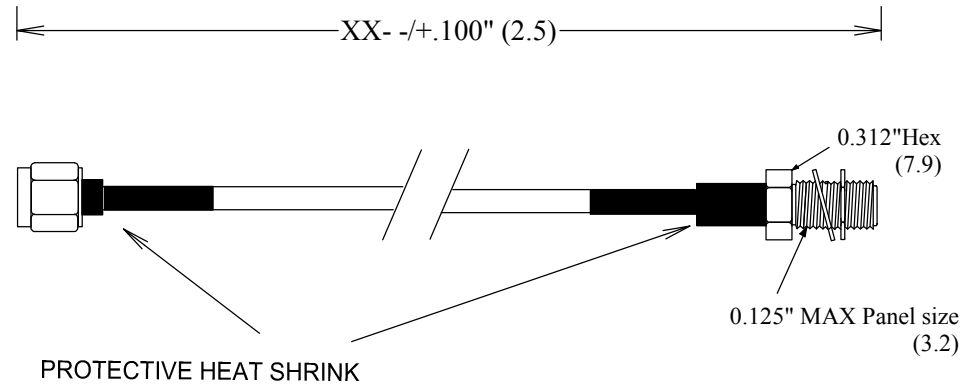

SMA/M - SMA/F BLKHD FLEXIBLE CABLES RG316

SCB15212-XX

SPECIFICATIONS

CABLE ASSEMBLY:
VSWR: 1.2:1 @ < 2GHz TYPICAL

RAW CABLE: RG316
TYPICAL LOSS (EXCLUDING CONNECTORS)
@ 100MHz: 0.08 DB/FT
@ 1GHz: 0.26 DB/FT
@ 2GHz: 0.38 DB/FT
@ 3GHz: 0.47 DB/FT

CONNECTORS:
SMA: BRASS torque 5-in-lbs
CONTACTS Au PLATING 30μ
INTERFACE: MIL-STD-348A

TEMPERATURE: -55°C to +200°C

MEASUREMENTS BELOW ARE TYPICAL

ALL DIMENSIONS IN inches(MM) Typical

FAIRVIEW MICROWAVE INC.