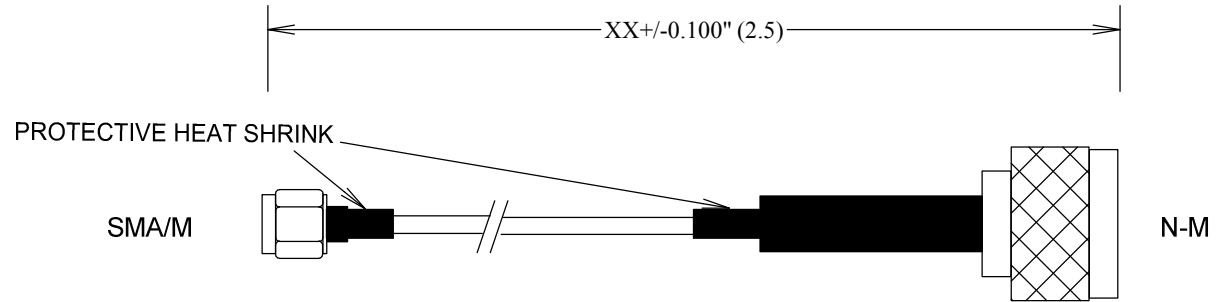

@ 1GHz: 0.26 DB/FT

@ 2GHz: 0.38 DB/FT

@ 3GHz: 0.47 DB/FT

CONNECTORS:

BODY: BRASS

SMA-CONNECTOR TORQUE 5-in-lbs

CONTACTS Au PLATING

INTERFACE: MIL-STD-348A

TEMPERATURE: -55°C to +110°C

MEASUREMENTS BELOW ARE TYPICAL

ALL DIMENSIONS IN inches(MM) Typical

FAIRVIEW MICROWAVE INC.

ALLEN, TX 75013 WWW.FAIRVIEWMICROWAVE.COM

TITLE

SMA/M-N/M FLEXIBLE CABLES 3GHz RG316

SIZE	CAGE CODE	DWG NO	REV
A	3FKR5	SCB15226-XX	--
SCALE			SHEET