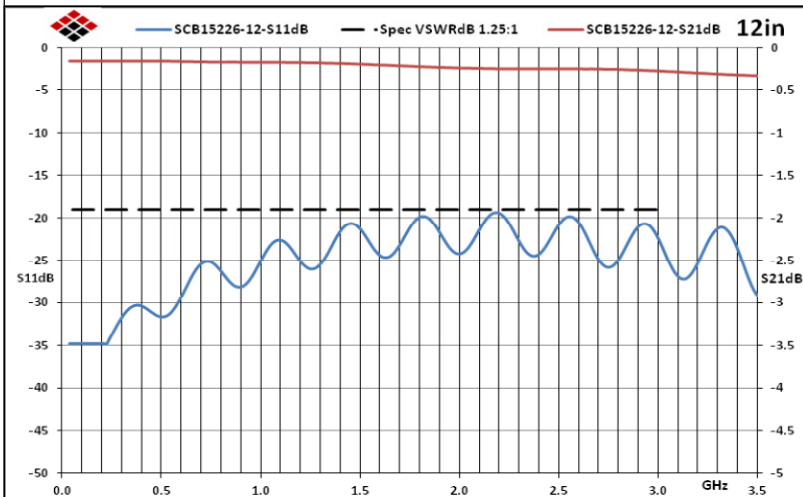

SMA/M-N/M FLEXIBLE CABLES 3GHz RG316

SCB15226-XX

SPECIFICATIONS

CABLE ASSEMBLY:

VSWR:1.2:1 @ < 3GHz TYPICAL

RAW CABLE: RG316

TYPICAL LOSS (EXCLUDING CONNECTORS)

@ 100MHz: 0.08 DB/FT

@ 1GHz: 0.26 DB/FT

@ 2GHz: 0.38 DB/FT

@ 3GHz: 0.47 DB/FT

CONNECTORS:

BODY: BRASS

SMA-CONNECTOR TORQUE 5-in-lbs

CONTACTS Au PLATING

INTERFACE: MIL-STD-348A

TEMPERATURE: -55°C to +110°C

MEASUREMENTS BELOW ARE TYPICAL

ALL DIMENSIONS IN inches(MM) Typical

FAIRVIEW MICROWAVE INC.

ALLEN, TX 75013 WWW.FAIRVIEWMICROWAVE.COM

TITLE

SMA/M-N/M FLEXIBLE CABLES 3GHz RG316

SIZE	CAGE CODE	DWG NO	REV
A	3FKR5	SCB15226-XX	--
SCALE			SHEET