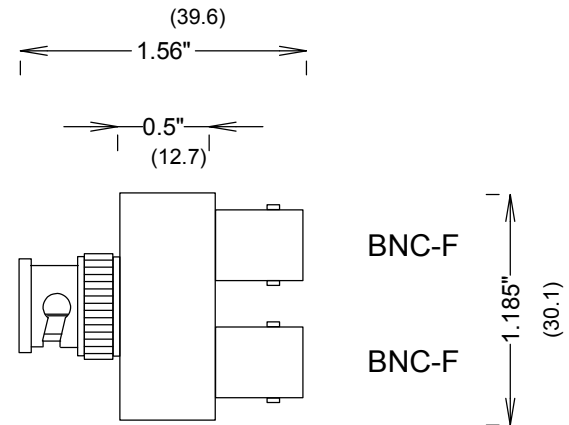

BNC Y ADAPTER M-F-F 4GHZ

SM3442

SPECIFICATIONS

ELECTRICAL
 FREQUENCY: 0-4 GHZ

MECHANICAL
 MATERIAL BODY: NICKEL PLATED BRASS
 CONTACT PLATING: Au

BNC-M

MEASUREMENTS BELOW ARE TYPICAL

ALL DIMENSIONS IN inches(MM) Typical

FAIRVIEW MICROWAVE INC.

ALLEN, TX 75013 WWW.FAIRVIEWMICROWAVE.COM

TITLE

BNC Y ADAPTER M-F-F 4GHZ

SIZE	CAGE CODE	DWG NO	REV
A	3FKR5	SM3442	A
SCALE	SHEET		