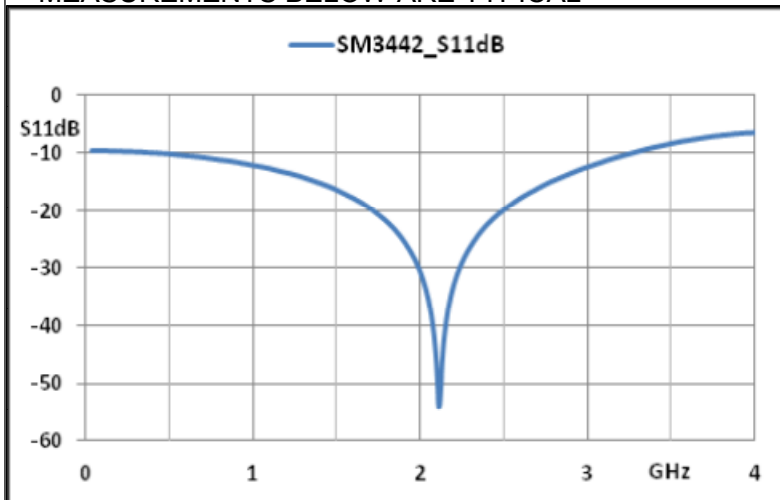

BNC Y ADAPTER M-F-F 4GHZ

SM3442

SPECIFICATIONS

ELECTRICAL
 FREQUENCY: 0-4 GHZ

MECHANICAL
 MATERIAL BODY: NICKEL PLATED BRASS
 CONTACT PLATING: Au

BNC-M

MEASUREMENTS BELOW ARE TYPICAL

ALL DIMENSIONS IN inches(MM) Typical