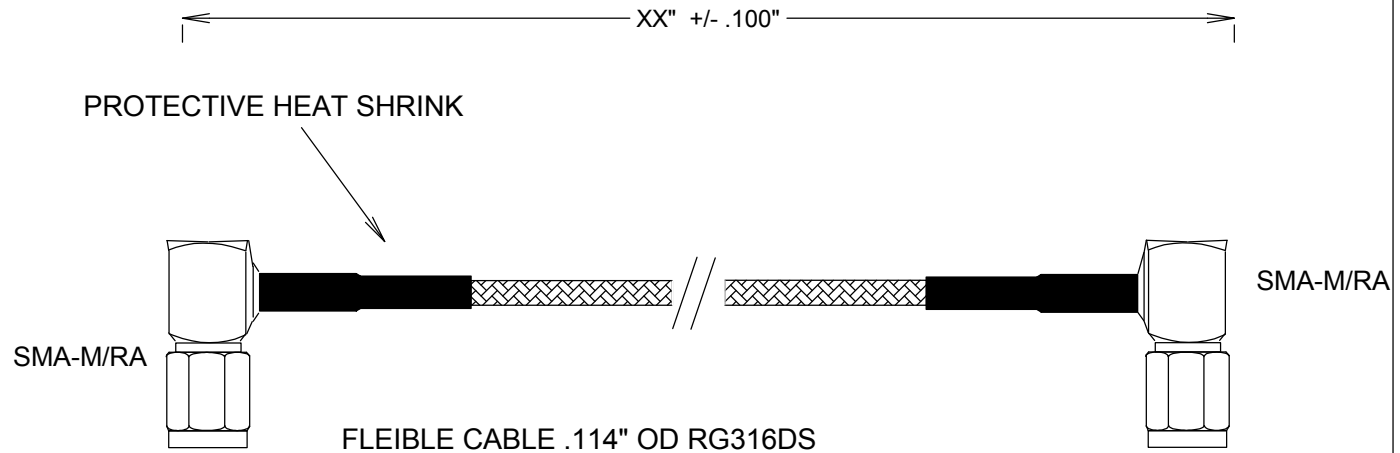

SMA/M/RA-SMA/M/RA FLEXIBLE CABLES RG316DS 3GHZ

SCB15808-XX

SPECIFICATIONS

CABLE ASSEMBLY:
VSWR: <1.2 TYPICAL @ 3GHZ

RAW CABLE: RG316DS
LOSS (EXCLUDING CONNECTORS)
@ 1GHZ: 0.28 DB/FT
@ 2GHZ: 0.42 DB/FT
@ 3GHZ: 0.51 DB/FT

OVERALL DIAMETER: .163"

CONNECTORS:
SMA: NICKEL PLATED BRASS
INTERFACE: MIL-STD-348A
CONTACTS; BRASS Au PLATTING

TORQUE 5 IN-IBS

MEASUREMENTS BELOW ARE TYPICAL

ALL DIMENSIONS IN inches(MM) Typical

FAIRVIEW MICROWAVE