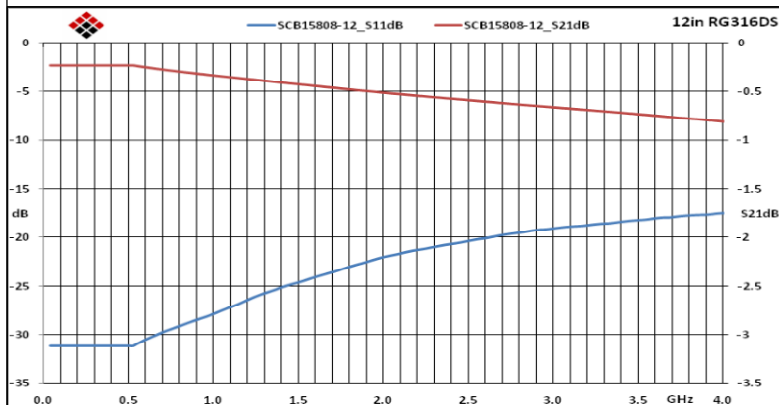

SMA/M/RA-SMA/M/RA FLEXIBLE CABLES RG316DS 3GHZ

SCB15808-XX

SPECIFICATIONS

CABLE ASSEMBLY:
VSWR: <1.2 TYPICAL @ 3GHZ

RAW CABLE: RG316DS
LOSS (EXCLUDING CONNECTORS)
@ 1GHZ: 0.28 DB/FT
@ 2GHZ: 0.42 DB/FT
@ 3GHZ: 0.51 DB/FT

OVERALL DIAMETER: .163"

CONNECTORS:
SMA: NICKEL PLATED BRASS
INTERFACE: MIL-STD-348A
CONTACTS; BRASS Au PLATTING

TORQUE 5 IN-IBS

MEASUREMENTS BELOW ARE TYPICAL

ALL DIMENSIONS IN inches(MM) Typical

FAIRVIEW MICROWAVE